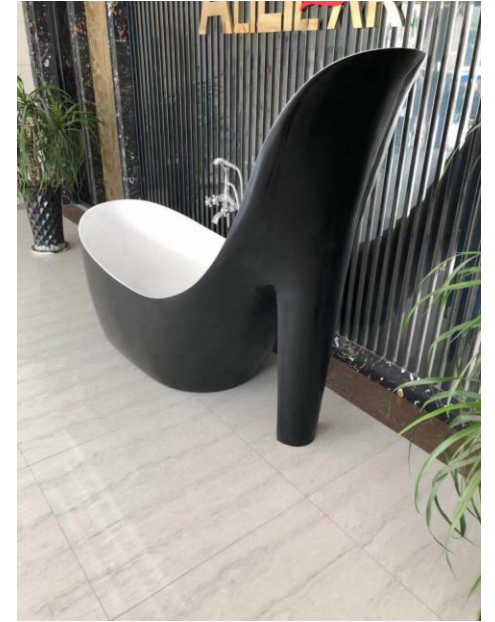

Product Details