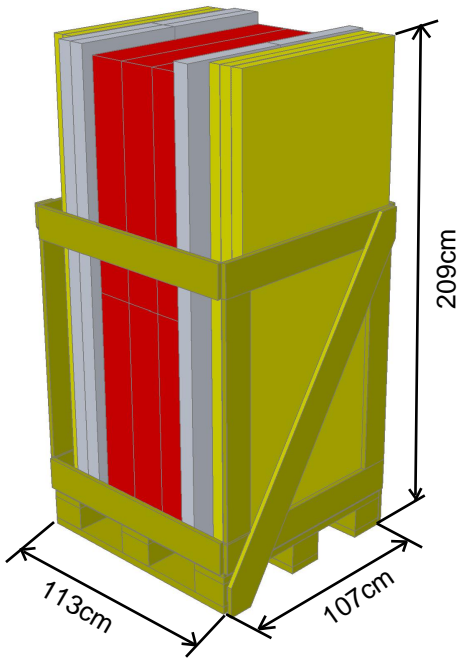

# 1152005-90

	Door:193x7x49.5cm
	Back:192x5.5x88cm
	Tray:94x17x94cm

Overall dimension:  
226x209x1177cm  
Loading quantity:  
6sets/pallet  
40HQ:22pallets  
132sets/40HQ