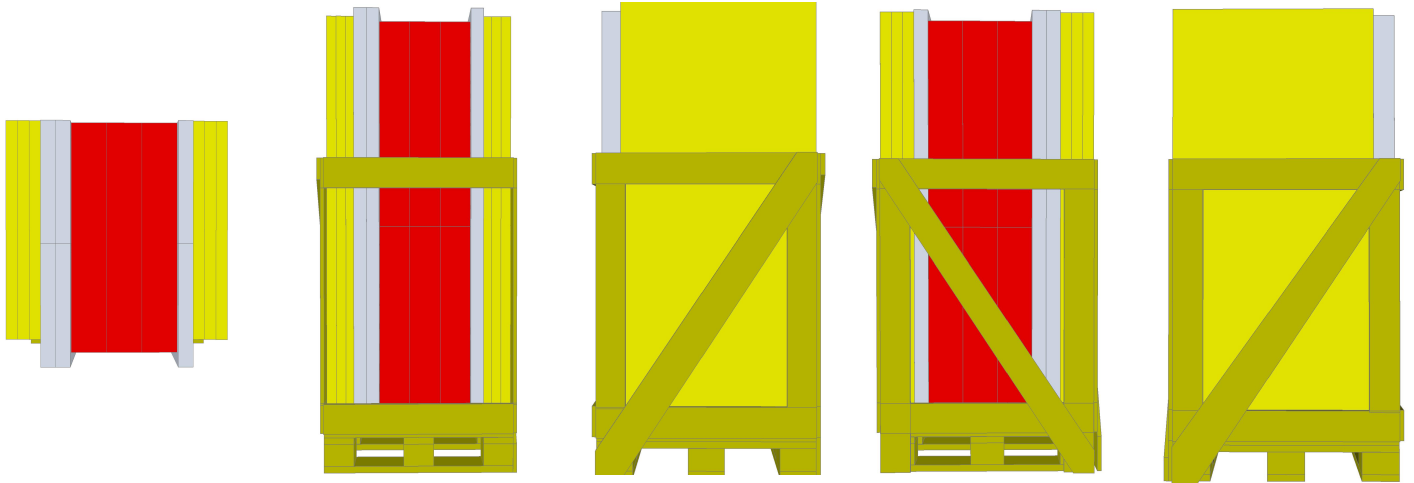

# 1152005-90

	Door:193x7x49.5cm
	Back:192x5.5x88cm
	Tray:94x17x94cm

Overall dimension:  
226x209x1177cm  
Loading quantity:  
6sets/pallet  
40HQ:22pallets  
132sets/40HQ