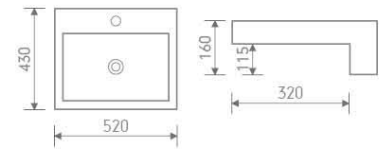

Semi-recessed basin

size: 520x430x160 mm