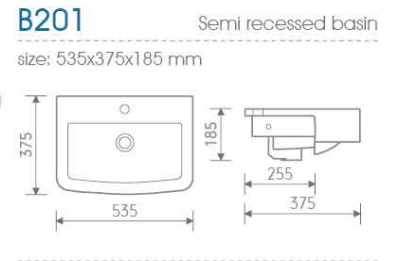

Wall hung pan

size: 550x370x370 mm P-trap, 180mm roughing-in

IB301/IP101

Basin and pedestal

size: 560x450x860 mm

IB302/IP102

Basin and semi-pedestal

size: 500x400x420 mm

IW501+IC501

size: 630x360x770 mm

CC Pan

P-trap, 180mm roughing-in

IB501+IP501 Basin and pedestal

size: 550x460x840 mm

IW502

size: 550x360x440 mm

IB503+IP501

Basin and pedestal

size: 450x360x820 mm

IB505

Semi-recessed basin

size: 513x415x191 mm

IB508+IP501

Basin and pedestal

size: 450x260x820 mm

IB507-2

Semi-recessed basin

size: 360x260x200 mm

Furniture Pack 1

Furniture Pack 2

Furniture Pack 3

Furniture Pack 4