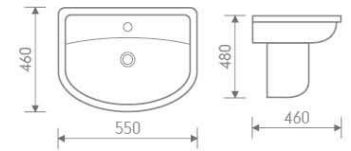

IW501+IC501

size: 630x360x770 mm

CC Pan

P-trap, 180mm roughing-in

IB501+IP501 Basin and pedestal

size: 550x460x840 mm

IW502

size: 550x360x440 mm

Back to wall pan

P-trap, 180mm roughing-in

IB502+IP502

Basin and semi pedestal

size: 500x460x480 mm

IB506+IP501

Corner basin and pedestal

size: 480x430x820 mm

IB503+IP501

Basin and pedestal

size: 450x360x820 mm

IB505

Semi-recessed basin

size: 513x415x191 mm

IB508+IP501

Basin and pedestal

size: 450x260x820 mm

IB507-2

Semi-recessed basin

size: 360x260x200 mm

Furniture Pack 1

Furniture Pack 2

Furniture Pack 3

Furniture Pack 4