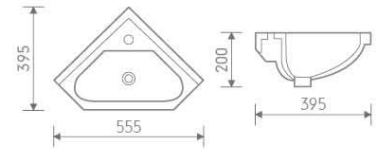

IB503+IP501

Basin and pedestal

size: 450x360x820 mm

IB505

Semi-recessed basin

size: 513x415x191 mm

IB508+IP501

Basin and pedestal

size: 450x260x820 mm

IB507-2

Semi-recessed basin

size: 360x260x200 mm

Furniture Pack 1

Furniture Pack 2

Furniture Pack 3

Furniture Pack 4

W223

Back to wall pan

size: 560x340x405 mm P-trap, 180mm roughing-in

CB2149

Sr basin

size: 555x395x200 mm

Furniture Pack 5

B-2375B

Back to wall pan

size: 570x380x410 mm P-trap, 180mm roughing-in

CB819

Semi-recessed basin

size: 450x305x155 mm

CB021

Semi-recessed basin

size: 435x435x180 mm