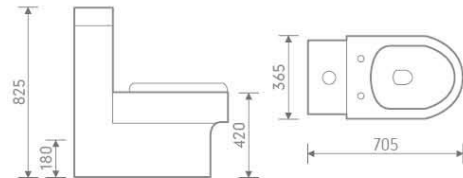

Wall hung pan

size: 550x370x370 mm P-trap, 180mm roughing-in

IB301/IP101

Basin and pedestal

size: 560x450x860 mm

IB302/IP102

Basin and semi-pedestal

size: 500x400x420 mm

Back to wall pan

size: 535x365x400 mm P-trap,180mm roughing-in

CB46R

Semi-recessed basin

465x420x185 mm

CB56R

CB66R

565x430x185 mm

665x430x185 mm

B-2391A

size: 705x365x825 mm

CC Pan
P-trap, 180mm roughing-in

C-9391B

size: 565x450x800 mm

Basin and pedestal

B-2391B

G-5391WH

size: 570x365x310 mm

Wall hung bidet

K-9391

size: 530x445x390 mm

Wall hung basin

D-9391

size: 560x450x180 mm