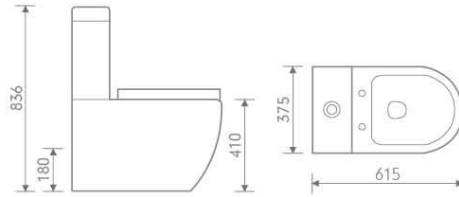

W152&T151

Full back to wall toilet suite - Rimless CC Pan
size: 615x375x836 mm P-trap, 180mm roughing-in

B132&P102 Basin and pedestal
size: 555x442x850 mm