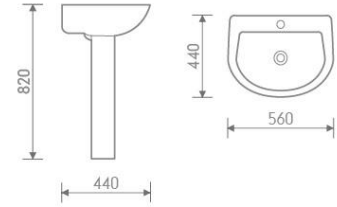

DL-2067

Back to wall pan

size: 487x370x390 mm

P-trap, 180mm roughing-in

DL-1229

Basin and pedestal

size: 602x438x830 mm

DL-1259

Basin and pedestal

size: 560x450x860 mm

IB302 + IP101

Basin and pedestal

size: 500x400x860 mm

IB301 + IP102

Basin and pedestal

size: 560x450x420 mm

IB302 + IP102

Basin and pedestal

size: 500x400x420 mm

New Rimless Collection- Brighton

AB1353

Fully back to wall

size: 605x370x790 mm P-trap, 180mm roughing-in

3240

Basin and pedestal

size: 560x440x820 mm

New Rimless Collection- Luton

AB1363

Fully back to wall

size: 610x380x800 mm P-trap, 180mm roughing-in

AB-2221

Basin and pedestal