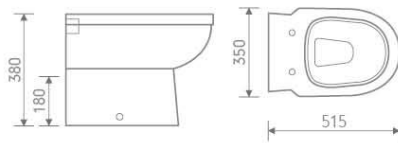

sizes: 560x450x855 mm / 500x400x855 mm

IB101/IP102

Basin and semi pedestal

sizes: 560x450x415 mm / 500x400x400 mm

S-9946-320 / 420 / 560

Wall-hung basin

sizes: 320x260x120 mm / 420x380x120 mm / 560x380x150 mm

P-trap, 180mm roughing-in

3240

Basin and pedestal

size: 560x440x820 mm

Nano

HLB147P

CC Pan

size: 595x360x785 mm

P-trap, 185mm roughing-in

HLB097BTW

Back to wall pan

size: 515x350x380 mm

P-trap, 180mm roughing-in

HLC022

Basin and pedestal

size: 550x435x845 mm

IW501+IC501

size: 630x360x770 mm

CC Pan

P-trap, 180mm roughing-in

IB501+IP501 Basin and pedestal

size: 550x460x840 mm

IW502

size: 550x360x440 mm