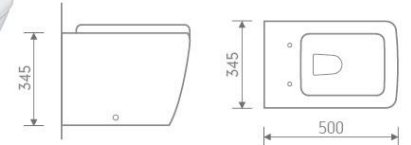

W323

Wall hung toilet

size: 500x345x345 mm P-trap, 180mm roughing-in