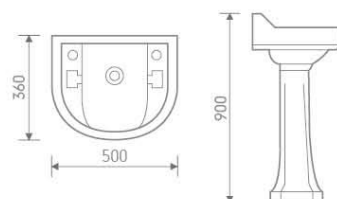

Wall hung pan

size: 550x370x370 mm P-trap, 180mm roughing-in

IB301/IP101

Basin and pedestal

size: 560x450x860 mm

IB302/IP102

Basin and semi-pedestal

size: 500x400x420 mm

P-trap, 180mm roughing-in

018HP+018HC High level cistern pan

toilet size: 490x367x395 mm
cistern size: 515x205x340 mm

P-trap, 180mm roughing-in

018BB / 018BS+018BRP

Basin and pedestal

sizes: 018BB-555x480x880 mm
018BS-500x310x900 mm

size: 670x375x755 mm

CC Pan

P-trap, 180mm roughing-in

018HP+018HC High level cistern pan

toilet size: 490x367x395 mm

cistern size: 515x205x340 mm

P-trap, 180mm roughing-in

018BRB+018BRP

Basin and pedestal

size: 018BB-555x480x880 mm

018BRS+018BRP

Basin and pedestal

size: 018BS-500x360x900 mm

Accessories

Colors:

Beech