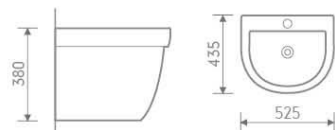

G-5391WH

size: 570x365x310 mm

Wall hung bidet

K-9391

size: 530x445x390 mm

Wall hung basin

D-9391

size: 560x450x180 mm

G-5382

Bidet

size: 585x355x400 mm

G-5382WH

Wall hung bidet

size: 575x365x350 mm

K-9382

Wall hung basin

size: 525x435x380 mm

C-9382AS

Basin and semi pedestal

size: 560x480x445 mm

Savoy01

018P+018C

size: 670x375x755 mm

CC Pan

P-trap, 180mm roughing-in

018HP+018HC High level cistern pan

toilet size: 490x367x395 mm
cistern size: 515x205x340 mm

P-trap, 180mm roughing-in

018BB / 018BS+018BRP

Basin and pedestal

sizes: 018BB-555x480x880 mm
018BS-500x310x900 mm