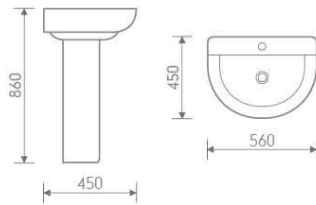

Hampshire

B-2376A

CC Pan

size: 685x380x805 mm P-trap, 180mm roughing-in

B-2376B

Back to wall pan

size: 565x365x410 mm P-trap, 180mm roughing-in

B-2376

Wall hung pan

size: 550x370x370 mm P-trap, 180mm roughing-in

IB301/IP101

Basin and pedestal

size: 560x450x860 mm

IB302/IP102

Basin and semi-pedestal

size: 500x400x420 mm

S-9003

Wall hung basin

size: 400x300x135 mm

can be matched with connection pipe which be putted in cover CP01

Boston

B-2370A

CC Pan

size: 675x355x830 mm P-trap, 180mm roughing-in

sizes: 560x450x855 mm / 500x400x855 mm

IB101/IP102

Basin and semi pedestal

sizes: 560x450x415 mm / 500x400x400 mm

S-9946-320 / 420 / 560

Wall-hung basin

sizes: 320x260x120 mm / 420x380x120 mm / 560x380x150 mm