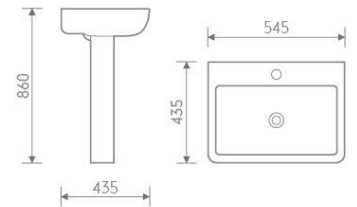

size: 630x350x830 mm P-trap, 180mm roughing-in

W125B&T125B

Fully back to wall toilet suite

CC Pan

size: 610x350x810 mm P-trap, 180mm roughing-in

B123L&P104

Basin and pedestal

size: 600x455x845 mm

B123M&P104

size: 555x430x845 mm

B123S&P104

size: 450x355x845 mm

W425&T125B

Comfort height

CC Pan

size: 630x350x895 mm P-trap, 180mm roughing-in

B125&P125

Basin and pedestal

size: 545x435x860 mm

W225

Back to wall pan

size: 550x350x400 mm P-trap, 180mm roughing-in

W323

Wall hung toilet

size: 500x345x345 mm P-trap, 180mm roughing-in

B204

Semi-recessed basin

size: 560x410x205 mm

Bologna

DL-2062

CC Pan

size: 627x380x725 mm