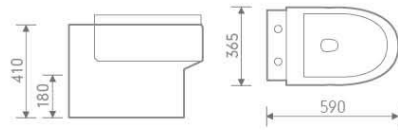

Wall hung pan

size: 550x370x370 mm P-trap, 180mm roughing-in

IB301/IP101

Basin and pedestal

size: 560x450x860 mm

IB302/IP102

Basin and semi-pedestal

size: 500x400x420 mm

Back to wall pan

size: 535x365x400 mm P-trap,180mm roughing-in

CB46R

Semi-recessed basin

465x420x185 mm

CB56R

CB66R

565x430x185 mm

665x430x185 mm

B-2391A

size: 705x365x825 mm

CC Pan
P-trap, 180mm roughing-in

C-9391B

size: 565x450x800 mm

Basin and pedestal

B-2391B

size: 590x365x410 mm
P-trap, 180mm roughing-in

Back to wall pan

B-2391

size: 565x360x350 mm
P-trap, 150mm roughing-in

Wall hung toilet

G-5391

size: 640x370x405 mm

Bidet