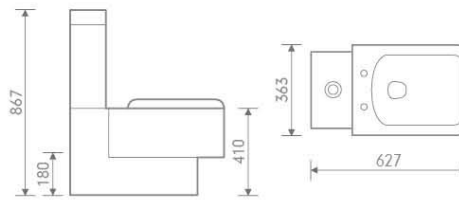

B123M&P104

size: 555x430x845 mm

B123S&P104

size: 450x355x845 mm

W425&T125B

Comfort height

CC Pan

size: 630x350x895 mm P-trap, 180mm roughing-in

size: 500x345x345 mm P-trap, 180mm roughing-in

B204

Semi-recessed basin

size: 560x410x205 mm

Bologna

DL-2062

CC Pan

size: 627x380x725 mm

P-trap, 180mm roughing-in

DL-1228

Basin and pedestal

size: 560x440x860 mm

DL-2012

CC Pan

size: 627x363x767 mm

P-trap, 180mm roughing-in

DL-2067

Back to wall pan

size: 487x370x390 mm

P-trap, 180mm roughing-in

DL-1229

Basin and pedestal

size: 602x438x830 mm

DL-1259