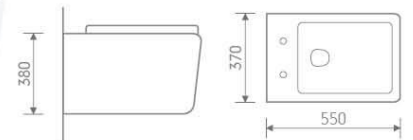

Wall hung pan

size: 550x370x370 mm P-trap, 180mm roughing-in

IB301/IP101

Basin and pedestal

size: 560x450x860 mm

IB302/IP102

Basin and semi-pedestal

size: 500x400x420 mm

S-9003

Wall hung basin

size: 400x300x135 mm

can be matched with connection pipe which be putted in cover CP01

Boston

B-2370A

CC Pan

size: 675x355x830 mm P-trap, 180mm roughing-in

B-2370B

Back to wall toilet

size: 575x350x405 mm P-trap, 180mm roughing-in

B-2370

Wall hung toilet

size: 550x370x380 mm P-trap, 180mm roughing-in

IB101/IP101

Basin and pedestal

sizes: 560x450x855 mm / 500x400x855 mm

IB101/IP102

Basin and semi pedestal

sizes: 560x450x415 mm / 500x400x400 mm

S-9946-320 / 420 / 560

Wall-hung basin

sizes: 320x260x120 mm / 420x380x120 mm / 560x380x150 mm