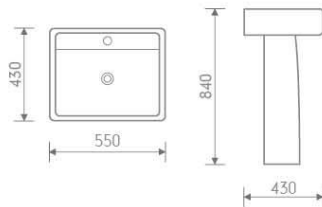

size: 660x375x840 mm

CC Pan

P-trap, 180mm roughing-in

HLC119

Basin and pedestal

size: 495x405x850 mm

HLB080B

size: 665x380x835 mm

CC Pan

P-trap, 180mm roughing-in

HLC119

Basin and pedestal

size: 495x405x850 mm

Sonia

IW201

CC Pan

size: 650x375x860 mm

P-trap, 180mm roughing-in

IB201+IP201

Basin and pedestal

size: 550x430x840 mm

IB202+IP201

Basin and pedestal

size: 500x400x840 mm

IB201+IP202

Basin and pedestal

size: 550x430x410 mm

IB202+IP202

Basin and pedestal

size: 500x400x410 mm

can be matched with connection pipe which be putted in cover CP01

Special Series