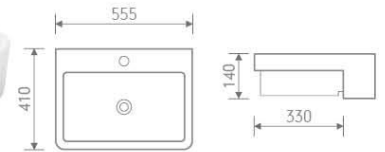

Wall hung pan

size: 550x370x370 mm P-trap, 180mm roughing-in

IB301/IP101

Basin and pedestal

size: 560x450x860 mm

IB302/IP102

Basin and semi-pedestal

size: 500x400x420 mm

Semi-recessed basin

size: 520x430x160 mm

Furniture Pack7

B-2376

Wall hung pan

size: 550x370x370 mm P-trap,180mm roughing-in

CB021

Semi-recessed basin

size: 435x435x180 mm

CB129

Semi-recessed basin

size: 520x430x160 mm

Furniture Pack8

B-2370B

Back to wall pan

size: 575x350x405 mm P-trap,180mm roughing-in

CB116

Semi-recessed basin

size: 555x410x140 mm

B-2370

Wall hung pan

size: 550x370x380 mm P-trap,180mm roughing-in

Furniture Pack9

Z4123