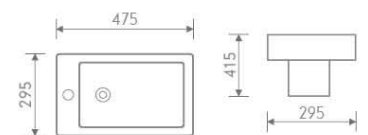

DL-1259

Basin and pedestal

size: 475x295x415 mm