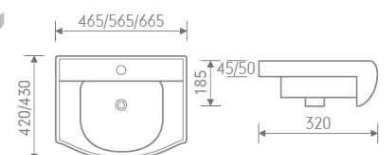

Wall hung pan

size: 550x370x370 mm P-trap, 180mm roughing-in

IB301/IP101

Basin and pedestal

size: 560x450x860 mm

IB302/IP102

Basin and semi-pedestal

size: 500x400x420 mm

CB116

Semi-recessed basin

size: 555x410x140 mm

B-2370

Wall hung pan

size: 550x370x380 mm P-trap,180mm roughing-in

Furniture Pack9

Z4123

Back to wall pan

size: 535x365x400 mm P-trap,180mm roughing-in

CB46R

Semi-recessed basin

465x420x185 mm

CB56R

CB66R

565x430x185 mm

665x430x185 mm

B-2391A

size: 705x365x825 mm

CC Pan
P-trap, 180mm roughing-in

C-9391B

size: 565x450x800 mm

Basin and pedestal

B-2391B