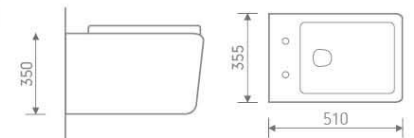

P-trap, 180mm roughing-in

W301

Wall hung toilet

size: 510x355x350 mm

P-trap, 180mm roughing-in

Porto

W125&T125

CC Pan