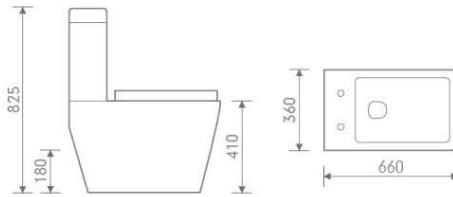

W232

Back to wall pan
 size: 540x365x420 mm P-trap, 180mm roughing-in

W251

Box rim Back to wall pan
 size: 560x365x405 mm P-trap, 180mm roughing-in

B203-2

Semi-recessed basin
 size: 565x460x180 mm

I - 02BTW

Back to wall pan
 size: 520x380x420 mm P-trap, 180mm roughing-in

I - 05T

Wall hung pan
 size: 530x335x375 mm P-trap, 180mm roughing-in

W101&T101

CC Pan

size: 660x360x825 mm

P-trap, 180mm roughing-in

B101/ P101