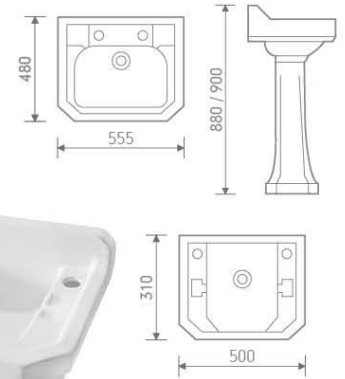

Wall hung pan

size: 550x370x370 mm P-trap, 180mm roughing-in

IB301/IP101

Basin and pedestal

size: 560x450x860 mm

IB302/IP102

Basin and semi-pedestal

size: 500x400x420 mm

sizes: 560x450x855 mm / 500x400x855 mm

IB101/IP102

Basin and semi pedestal

sizes: 560x450x415 mm / 500x400x400 mm

S-9946-320 / 420 / 560

Wall-hung basin

sizes: 320x260x120 mm / 420x380x120 mm / 560x380x150 mm

size: 525x435x380 mm

C-9382AS

Basin and semi pedestal

size: 560x480x445 mm

Savoy01

018P+018C

size: 670x375x755 mm

CC Pan

P-trap, 180mm roughing-in

018HP+018HC High level cistern pan

toilet size: 490x367x395 mm
cistern size: 515x205x340 mm

P-trap, 180mm roughing-in

018BB / 018BS+018BRP

Basin and pedestal

sizes: 018BB-555x480x880 mm
018BS-500x310x900 mm