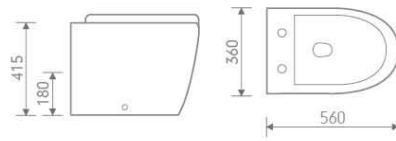

size: 525x250x180 mm

WB006

Hand wash basin

size: 460x280x180 mm

CN001

Corner basin

size: 370x370x185 mm

Rimless

W152&T151

Full back to wall toilet suite - Rimless CC Pan
 size: 615x375x836 mm P-trap, 180mm roughing-in

B132&P102 Basin and pedestal
 size: 555x442x850 mm

W252

Back to wall pan
 size: 560x360x415 mm P-trap, 180mm roughing-in