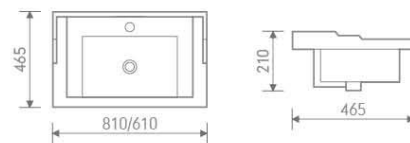

CB8060C , CB8080C

Cabinet basin

sizes: 610x465x210 mm
810x465x210 mm