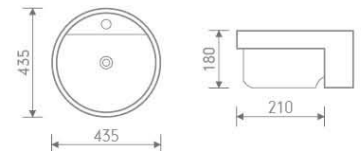

Wall hung pan

size: 550x370x370 mm P-trap, 180mm roughing-in

IB301/IP101

Basin and pedestal

size: 560x450x860 mm

IB302/IP102

Basin and semi-pedestal

size: 500x400x420 mm

IB503+IP501

Basin and pedestal

size: 450x360x820 mm

IB505

Semi-recessed basin

size: 513x415x191 mm

IB508+IP501

Basin and pedestal

Furniture Pack 6

B-2391B

Back to wall pan

size: 590x365x410 mm P-trap, 180mm roughing-in

CB021

Semi-recessed basin

size: 435x435x180 mm

CB129

Semi-recessed basin

size: 520x430x160 mm

Furniture Pack7

B-2376

Wall hung pan

size: 550x370x370 mm P-trap,180mm roughing-in

CB021

Semi-recessed basin