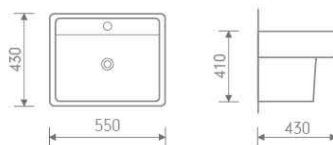

size: 660x375x840 mm

CC Pan

P-trap, 180mm roughing-in

HLC119

Basin and pedestal

size: 495x405x850 mm

HLB080B

size: 665x380x835 mm

size: 650x375x860 mm

P-trap, 180mm roughing-in

IB201+IP201

Basin and pedestal

size: 550x430x840 mm

IB202+IP201

Basin and pedestal

size: 500x400x840 mm

IB201+IP202

Basin and pedestal

size: 550x430x410 mm

IB202+IP202

Basin and pedestal

size: 500x400x410 mm

can be matched with connection pipe which be putted in cover CP01

Special Series