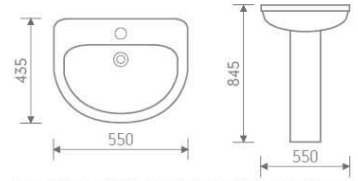

sizes: 560x450x855 mm / 500x400x855 mm

IB101/IP102

Basin and semi pedestal

sizes: 560x450x415 mm / 500x400x400 mm

S-9946-320 / 420 / 560

Wall-hung basin

sizes: 320x260x120 mm / 420x380x120 mm / 560x380x150 mm

P-trap, 180mm roughing-in

3240

Basin and pedestal

size: 560x440x820 mm

Nano

HLB147P

CC Pan

size: 595x360x785 mm

P-trap, 185mm roughing-in

HLB097BTW

Back to wall pan

size: 515x350x380 mm

P-trap, 180mm roughing-in

HLC022

Basin and pedestal

size: 550x435x845 mm

IW501+IC501

size: 630x360x770 mm

CC Pan

P-trap, 180mm roughing-in

IB501+IP501 Basin and pedestal

size: 550x460x840 mm

IW502

size: 550x360x440 mm