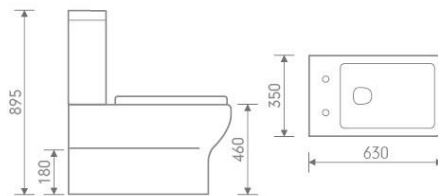

B123M&P104

size: 555x430x845 mm

B123S&P104

size: 450x355x845 mm

W425&T125B

Comfort height

CC Pan

size: 630x350x895 mm P-trap, 180mm roughing-in