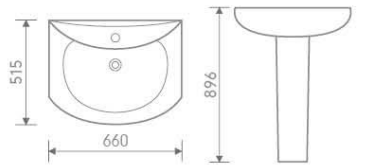

Basin and pedestal

size: 018BB-555x480x880 mm

018BRS+018BRP

Basin and pedestal

size: 018BS-500x360x900 mm

Accessories

Colors:

Beech

size: 552x364x400 mm

Back to wall pan

P-trap, 180mm roughing-in

HLC152

Basin and pedestal

size: 550x445x850 mm

HLB107P

size: 695x360x769 mm

CC Pan

P-trap, 180mm roughing-in

HLC051

Basin and pedestal

size: 660x515x896 mm

HLB107BTW

size: 590x360x400 mm
P-trap, 180mm roughing-in

Back to wall pan

HLC092

Basin and pedestal

size: 600x457x845 mm

HLB002P

size: 504x365x390 mm
P-trap, 180mm roughing-in

Wall hung toilet

HLC092-H

Basin and semi-pedestal