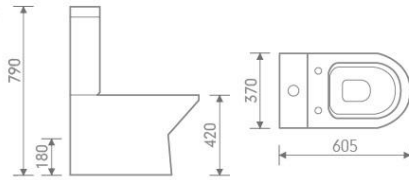

Basin and pedestal

size: 560x450x860 mm

IB302 + IP101

Basin and pedestal

size: 500x400x860 mm

IB301 + IP102

Basin and pedestal

size: 560x450x420 mm

IB302 + IP102

Basin and pedestal

size: 500x400x420 mm

New Rimless Collection- Brighton

AB1353

Fully back to wall

size: 605x370x790 mm P-trap, 180mm roughing-in

3240

Basin and pedestal

size: 560x440x820 mm

New Rimless Collection- Luton

AB1363

Fully back to wall

size: 610x380x800 mm P-trap, 180mm roughing-in

AB-2221

Basin and pedestal