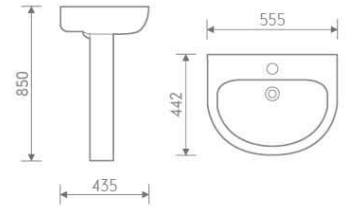

Rimless

W152&T151

Full back to wall toilet suite - Rimless CC Pan
size: 615x375x836 mm P-trap, 180mm roughing-in

B132&P102 Basin and pedestal
size: 555x442x850 mm

W252

Back to wall pan
size: 560x360x415 mm P-trap, 180mm roughing-in

W232

Back to wall pan
size: 540x365x420 mm P-trap, 180mm roughing-in

W251

Box rim Back to wall pan
size: 560x365x405 mm P-trap, 180mm roughing-in

B203-2

Semi-recessed basin
size: 565x460x180 mm

I - 02BTW

Back to wall pan
size: 520x380x420 mm P-trap, 180mm roughing-in

I - 05T

Wall hung pan
size: 530x335x375 mm P-trap, 180mm roughing-in