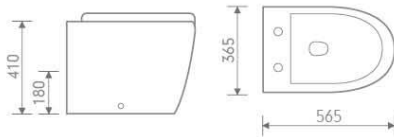

Hampshire

B-2376A

CC Pan

size: 685x380x805 mm P-trap, 180mm roughing-in

B-2376B

Back to wall pan

size: 565x365x410 mm P-trap, 180mm roughing-in

B-2376

Wall hung pan

size: 550x370x370 mm P-trap, 180mm roughing-in

IB301/IP101

Basin and pedestal

size: 560x450x860 mm

IB302/IP102

Basin and semi-pedestal

size: 500x400x420 mm

sizes: 560x450x855 mm / 500x400x855 mm

IB101/IP102

Basin and semi pedestal

sizes: 560x450x415 mm / 500x400x400 mm

S-9946-320 / 420 / 560

Wall-hung basin

sizes: 320x260x120 mm / 420x380x120 mm / 560x380x150 mm