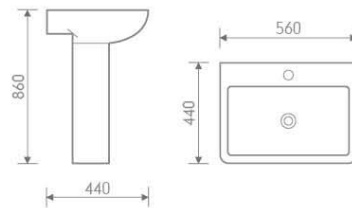

B123M&P104

size: 555x430x845 mm

B123S&P104

size: 450x355x845 mm

W425&T125B

Comfort height

CC Pan

size: 630x350x895 mm P-trap, 180mm roughing-in

B125&P125

Basin and pedestal

size: 545x435x860 mm

W225

Back to wall pan

size: 550x350x400 mm P-trap, 180mm roughing-in

W323

Wall hung toilet

size: 500x345x345 mm P-trap, 180mm roughing-in

B204

Semi-recessed basin

size: 560x410x205 mm

Bologna

DL-2062

CC Pan

size: 627x380x725 mm

P-trap, 180mm roughing-in

DL-1228

Basin and pedestal

size: 560x440x860 mm

DL-2012

CC Pan

size: 627x363x767 mm

P-trap, 180mm roughing-in