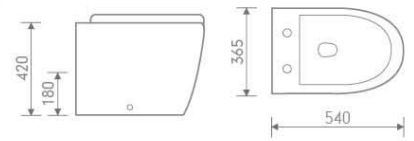

Rimless

W152&T151

Full back to wall toilet suite - Rimless CC Pan
size: 615x375x836 mm P-trap, 180mm roughing-in

B132&P102 Basin and pedestal
size: 555x442x850 mm

W252

Back to wall pan
size: 560x360x415 mm P-trap, 180mm roughing-in

W232

Back to wall pan
size: 540x365x420 mm P-trap, 180mm roughing-in

W251

Box rim Back to wall pan
size: 560x365x405 mm P-trap, 180mm roughing-in

B203-2

Semi-recessed basin
size: 565x460x180 mm

I - 02BTW

Back to wall pan
size: 520x380x420 mm P-trap, 180mm roughing-in

I - 05T

Wall hung pan
size: 530x335x375 mm P-trap, 180mm roughing-in