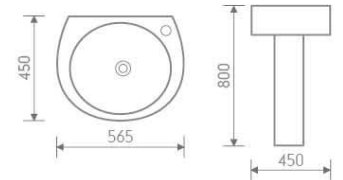

Wall hung pan

size: 550x370x370 mm P-trap, 180mm roughing-in

IB301/IP101

Basin and pedestal

size: 560x450x860 mm

IB302/IP102

Basin and semi-pedestal

size: 500x400x420 mm

Back to wall pan

size: 535x365x400 mm P-trap,180mm roughing-in

CB46R

Semi-recessed basin

465x420x185 mm

CB56R

CB66R

565x430x185 mm

665x430x185 mm

B-2391A

size: 705x365x825 mm

CC Pan
P-trap, 180mm roughing-in

C-9391B

size: 565x450x800 mm

Basin and pedestal

B-2391B

G-5391WH

size: 570x365x310 mm

Wall hung bidet

K-9391

size: 530x445x390 mm

Wall hung basin

D-9391

size: 560x450x180 mm