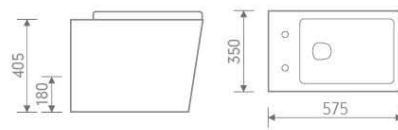

Wall hung pan

size: 550x370x370 mm P-trap, 180mm roughing-in

IB301/IP101

Basin and pedestal

size: 560x450x860 mm

IB302/IP102

Basin and semi-pedestal

size: 500x400x420 mm

Semi-recessed basin

size: 520x430x160 mm

Furniture Pack7

B-2376

Wall hung pan

size: 550x370x370 mm P-trap,180mm roughing-in

CB021

Semi-recessed basin

size: 435x435x180 mm

CB129

Semi-recessed basin

size: 520x430x160 mm

Furniture Pack8

B-2370B

Back to wall pan

size: 575x350x405 mm P-trap,180mm roughing-in

CB116

Semi-recessed basin

size: 555x410x140 mm

B-2370

Wall hung pan

size: 550x370x380 mm P-trap,180mm roughing-in

Furniture Pack9

Z4123