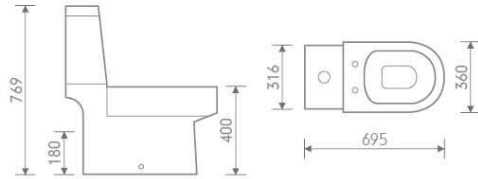

Wall hung pan

size: 550x370x370 mm P-trap, 180mm roughing-in

IB301/IP101

Basin and pedestal

size: 560x450x860 mm

IB302/IP102

Basin and semi-pedestal

size: 500x400x420 mm

Basin and pedestal

size: 018BB-555x480x880 mm

018BRS+018BRP

Basin and pedestal

size: 018BS-500x360x900 mm

Accessories

Colors:

Beech

size: 552x364x400 mm

Back to wall pan

P-trap, 180mm roughing-in

HLC152

Basin and pedestal

size: 550x445x850 mm

HLB107P

size: 695x360x769 mm

CC Pan

P-trap, 180mm roughing-in

HLC051

Basin and pedestal

size: 660x515x896 mm

HLB107BTW

size: 590x360x400 mm
P-trap, 180mm roughing-in

Back to wall pan