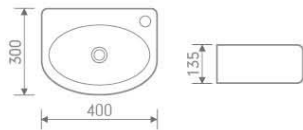

Hampshire

B-2376A

CC Pan

size: 685x380x805 mm P-trap, 180mm roughing-in

B-2376B

Back to wall pan

size: 565x365x410 mm P-trap, 180mm roughing-in

B-2376

Wall hung pan

size: 550x370x370 mm P-trap, 180mm roughing-in

IB301/IP101

Basin and pedestal

size: 560x450x860 mm

IB302/IP102

Basin and semi-pedestal

size: 500x400x420 mm

S-9003

Wall hung basin

size: 400x300x135 mm

can be matched with connection pipe which be putted in cover CP01

Boston

B-2370A

CC Pan

size: 675x355x830 mm P-trap, 180mm roughing-in

sizes: 560x450x855 mm / 500x400x855 mm

IB101/IP102

Basin and semi pedestal

sizes: 560x450x415 mm / 500x400x400 mm

S-9946-320 / 420 / 560

Wall-hung basin

sizes: 320x260x120 mm / 420x380x120 mm / 560x380x150 mm