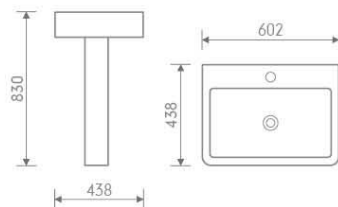

size: 500x345x345 mm P-trap, 180mm roughing-in

B204

Semi-recessed basin

size: 560x410x205 mm

Bologna

DL-2062

CC Pan

size: 627x380x725 mm

P-trap, 180mm roughing-in

DL-1228

Basin and pedestal

size: 560x440x860 mm

DL-2012

CC Pan

size: 627x363x767 mm

P-trap, 180mm roughing-in

DL-2067

Back to wall pan

size: 487x370x390 mm

P-trap, 180mm roughing-in

DL-1229

Basin and pedestal

size: 602x438x830 mm

DL-1259

Basin and pedestal

size: 475x295x415 mm

Florence

IW-301

CC Pan

size: 660x380x790 mm

P-trap, 180mm roughing-in

IB301 + IP101