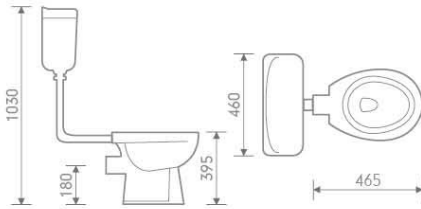

size: 650x375x860 mm

P-trap, 180mm roughing-in

IB201+IP201

Basin and pedestal

size: 550x430x840 mm

IB202+IP201

Basin and pedestal

size: 500x400x840 mm

IB201+IP202

Basin and pedestal

size: 550x430x410 mm

IB202+IP202

Basin and pedestal

size: 500x400x410 mm

can be matched with connection pipe which be putted in cover CP01

Special Series

CL001 + CL002

CC Pan

size: 650x365x770 mm

P-trap, 180mm roughing-in

LL001 + LL002

Toilet with low level cistern

size: 465x460x1030 mm

P-trap, 180mm roughing-in

Z4123

Back to wall pan

size: 535x365x400 mm

P-trap, 180mm roughing-in

VT005

Wall hung pan

size: 555x370x405 mm

P-trap, 180mm roughing-in