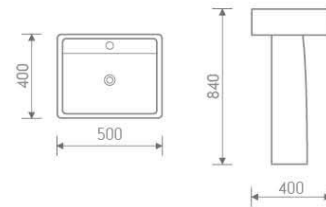

size: 660x375x840 mm

CC Pan

P-trap, 180mm roughing-in

HLC119

Basin and pedestal

size: 495x405x850 mm

HLB080B

size: 665x380x835 mm

CC Pan

P-trap, 180mm roughing-in

HLC119

Basin and pedestal

size: 495x405x850 mm

Sonia

IW201

CC Pan

size: 650x375x860 mm

P-trap, 180mm roughing-in

IB201+IP201

Basin and pedestal

size: 550x430x840 mm

IB202+IP201

Basin and pedestal

size: 500x400x840 mm

IB201+IP202

Basin and pedestal

size: 550x430x410 mm

IB202+IP202

Basin and pedestal

size: 500x400x410 mm

can be matched with connection pipe which be putted in cover CP01

Special Series