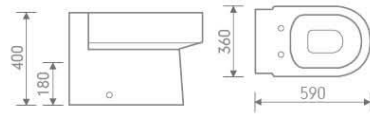

Basin and pedestal

size: 660x515x896 mm

HLB107BTW

size: 590x360x400 mm
P-trap, 180mm roughing-in

Back to wall pan

HLC092

Basin and pedestal

size: 600x457x845 mm

HLB002P

size: 504x365x390 mm
P-trap, 180mm roughing-in

Wall hung toilet

HLC092-H

Basin and semi-pedestal

size: 600x457x544 mm

Mahatten

HLB080A