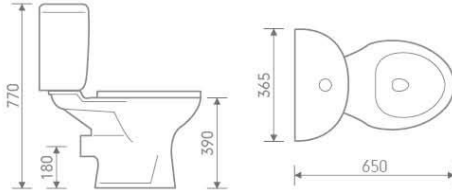

size: 650x375x860 mm

P-trap, 180mm roughing-in

IB201+IP201

Basin and pedestal

size: 550x430x840 mm

IB202+IP201

Basin and pedestal

size: 500x400x840 mm

IB201+IP202

Basin and pedestal

size: 550x430x410 mm

IB202+IP202

Basin and pedestal

size: 500x400x410 mm

can be matched with connection pipe which be putted in cover CP01

Special Series

CL001 + CL002

CC Pan

size: 650x365x770 mm

P-trap, 180mm roughing-in

LL001 + LL002

Toilet with low level cistern

size: 465x460x1030 mm

P-trap, 180mm roughing-in

Z4123

Back to wall pan

size: 535x365x400 mm

P-trap, 180mm roughing-in

VT005

Wall hung pan

size: 555x370x405 mm

P-trap, 180mm roughing-in