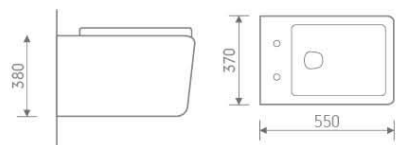

Wall hung pan

size: 550x370x370 mm P-trap, 180mm roughing-in

IB301/IP101

Basin and pedestal

size: 560x450x860 mm

IB302/IP102

Basin and semi-pedestal

size: 500x400x420 mm

size: 435x435x180 mm

CB129

Semi-recessed basin

size: 520x430x160 mm

Furniture Pack8

B-2370B

Back to wall pan

size: 575x350x405 mm P-trap,180mm roughing-in

CB116

Semi-recessed basin

size: 555x410x140 mm

B-2370

Wall hung pan

size: 550x370x380 mm P-trap,180mm roughing-in

Furniture Pack9

Z4123