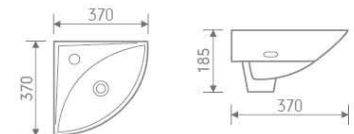

size: 525x250x180 mm

WB006

Hand wash basin

size: 460x280x180 mm

CN001

Corner basin

size: 370x370x185 mm

Rimless