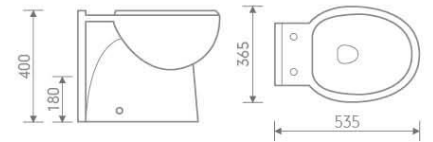

IB201+IP202

Basin and pedestal

size: 550x430x410 mm

IB202+IP202

Basin and pedestal

size: 500x400x410 mm

can be matched with connection pipe which be putted in cover CP01

Special Series

CL001 + CL002

CC Pan

size: 650x365x770 mm

P-trap, 180mm roughing-in

LL001 + LL002

Toilet with low level cistern

size: 465x460x1030 mm

P-trap, 180mm roughing-in

Z4123

Back to wall pan

size: 535x365x400 mm

P-trap, 180mm roughing-in

VT005

Wall hung pan

size: 555x370x405 mm

P-trap, 180mm roughing-in