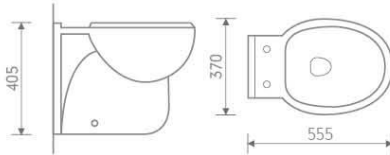

Z4123

Back to wall pan

size: 535x365x400 mm

P-trap, 180mm roughing-in

VT005

Wall hung pan

size: 555x370x405 mm

P-trap, 180mm roughing-in