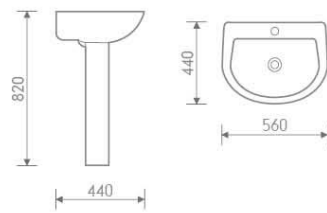

Wall hung pan

size: 550x370x370 mm P-trap, 180mm roughing-in

IB301/IP101

Basin and pedestal

size: 560x450x860 mm

IB302/IP102

Basin and semi-pedestal

size: 500x400x420 mm

sizes: 560x450x855 mm / 500x400x855 mm

IB101/IP102

Basin and semi pedestal

sizes: 560x450x415 mm / 500x400x400 mm

S-9946-320 / 420 / 560

Wall-hung basin

sizes: 320x260x120 mm / 420x380x120 mm / 560x380x150 mm

CB116

Semi-recessed basin

size: 555x410x140 mm

can be matched with connection pipe which be putted in cover CP01

Nature

2140

CC Pan

size: 700x380x790 mm

P-trap, 180mm roughing-in

3240

Basin and pedestal

size: 560x440x820 mm

Nano

HLB147P

CC Pan

size: 595x360x785 mm