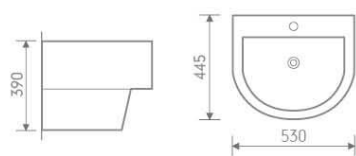

665x430x185 mm

B-2391A

size: 705x365x825 mm

CC Pan
P-trap, 180mm roughing-in

C-9391B

size: 565x450x800 mm

Basin and pedestal

B-2391B

size: 590x365x410 mm
P-trap, 180mm roughing-in

Back to wall pan

B-2391

size: 565x360x350 mm
P-trap, 150mm roughing-in

Wall hung toilet

G-5391

size: 640x370x405 mm

Bidet

G-5391WH

size: 570x365x310 mm

Wall hung bidet

K-9391

size: 530x445x390 mm

Wall hung basin

D-9391

size: 560x450x180 mm

Art basin

B-2382A

CC Pan

size: 705x380x835 mm

P-trap, 180mm roughing-in

C-9382BS

Basin and pedestal

size: 560x480x890 mm