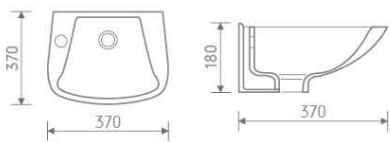

Z4123

Back to wall pan

size: 535x365x400 mm

P-trap, 180mm roughing-in

VT005

Wall hung pan

size: 555x370x405 mm

P-trap, 180mm roughing-in

WB004

Hand wash basin

size: 460x280x170 mm

WB002

Hand wash basin

size: 370x370x180 mm

WB012

Hand wash basin

size: 525x250x180 mm

WB006

Hand wash basin

size: 460x280x180 mm

CN001

Corner basin

size: 370x370x185 mm

Rimless