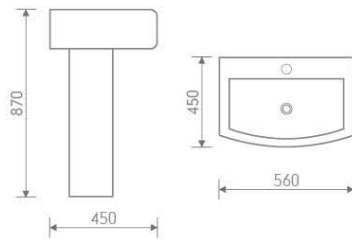

665x430x185 mm

B-2391A

size: 705x365x825 mm

CC Pan
P-trap, 180mm roughing-in

C-9391B

size: 565x450x800 mm

Basin and pedestal

B-2391B

W232

Back to wall pan
 size: 540x365x420 mm P-trap, 180mm roughing-in

W251

Box rim Back to wall pan
 size: 560x365x405 mm P-trap, 180mm roughing-in

B203-2

Semi-recessed basin
 size: 565x460x180 mm

I - 02BTW

Back to wall pan
 size: 520x380x420 mm P-trap, 180mm roughing-in

I - 05T

Wall hung pan
 size: 530x335x375 mm P-trap, 180mm roughing-in

W101&T101

CC Pan

size: 660x360x825 mm

P-trap, 180mm roughing-in

B101/ P101

Basin and pedestal

size: 560x450x870 mm

B201

Semi recessed basin

size: 535x375x185 mm

W201

Back to wall toilet

size: 510x360x405 mm