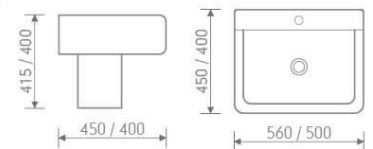

Wall hung pan

size: 550x370x370 mm P-trap, 180mm roughing-in

IB301/IP101

Basin and pedestal

size: 560x450x860 mm

IB302/IP102

Basin and semi-pedestal

size: 500x400x420 mm

S-9003

Wall hung basin

size: 400x300x135 mm

can be matched with connection pipe which be putted in cover CP01

Boston

B-2370A

CC Pan

size: 675x355x830 mm P-trap, 180mm roughing-in

B-2370B

Back to wall toilet

size: 575x350x405 mm P-trap, 180mm roughing-in

B-2370

Wall hung toilet

size: 550x370x380 mm P-trap, 180mm roughing-in

IB101/IP101

Basin and pedestal

sizes: 560x450x855 mm / 500x400x855 mm

IB101/IP102

Basin and semi pedestal

sizes: 560x450x415 mm / 500x400x400 mm

S-9946-320 / 420 / 560

Wall-hung basin

sizes: 320x260x120 mm / 420x380x120 mm / 560x380x150 mm