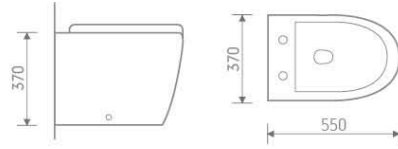

Wall hung pan

size: 550x370x370 mm P-trap, 180mm roughing-in

IB301/IP101

Basin and pedestal

size: 560x450x860 mm

IB302/IP102

Basin and semi-pedestal

size: 500x400x420 mm

Furniture Pack 6

B-2391B

Back to wall pan

size: 590x365x410 mm P-trap, 180mm roughing-in

CB021

Semi-recessed basin

size: 435x435x180 mm

CB129

Semi-recessed basin

size: 520x430x160 mm

Furniture Pack7

B-2376

Wall hung pan

size: 550x370x370 mm P-trap,180mm roughing-in

CB021

Semi-recessed basin

size: 435x435x180 mm

CB129

Semi-recessed basin

size: 520x430x160 mm

Furniture Pack8

B-2370B

Back to wall pan

size: 575x350x405 mm P-trap,180mm roughing-in