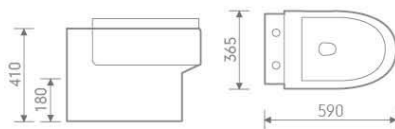

Back to wall pan

size: 590x365x410 mm P-trap, 180mm roughing-in