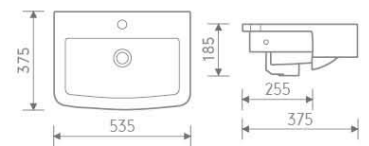

Back to wall pan
 size: 520x380x420 mm P-trap, 180mm roughing-in

I - 05T

Wall hung pan
 size: 530x335x375 mm P-trap, 180mm roughing-in

W101&T101

CC Pan

size: 660x360x825 mm

P-trap, 180mm roughing-in

B101/ P101

Basin and pedestal

size: 560x450x870 mm

B201

Semi recessed basin

size: 535x375x185 mm

W201

Back to wall toilet

size: 510x360x405 mm