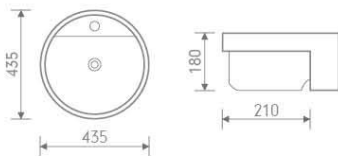

Wall hung pan

size: 550x370x370 mm P-trap, 180mm roughing-in

IB301/IP101

Basin and pedestal

size: 560x450x860 mm

IB302/IP102

Basin and semi-pedestal

size: 500x400x420 mm

IB503+IP501

Basin and pedestal

size: 450x360x820 mm

IB505

Semi-recessed basin

size: 513x415x191 mm

IB508+IP501

Basin and pedestal

size: 450x260x820 mm

IB507-2

Semi-recessed basin

size: 360x260x200 mm

Furniture Pack 1

Furniture Pack 2

Furniture Pack 3

Furniture Pack 4

Back to wall pan

size: 570x380x410 mm P-trap, 180mm roughing-in

CB819

Semi-recessed basin

size: 450x305x155 mm

CB021

Semi-recessed basin

size: 435x435x180 mm