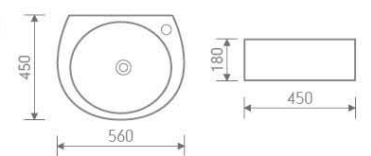

D-9391

size: 560x450x180 mm

Art basin