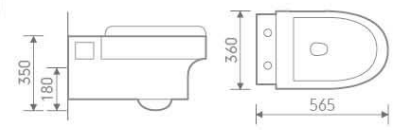

Wall hung pan

size: 550x370x370 mm P-trap, 180mm roughing-in

IB301/IP101

Basin and pedestal

size: 560x450x860 mm

IB302/IP102

Basin and semi-pedestal

size: 500x400x420 mm

665x430x185 mm

B-2391A

size: 705x365x825 mm

CC Pan
P-trap, 180mm roughing-in

C-9391B

size: 565x450x800 mm

Basin and pedestal

B-2391B

size: 590x365x410 mm
P-trap, 180mm roughing-in

Back to wall pan

B-2391

size: 565x360x350 mm
P-trap, 150mm roughing-in

Wall hung toilet

G-5391

size: 640x370x405 mm

Bidet

G-5391WH

size: 570x365x310 mm

Wall hung bidet

K-9391

size: 530x445x390 mm

Wall hung basin

D-9391

size: 560x450x180 mm