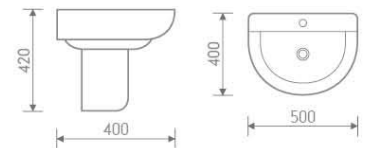

Hampshire

B-2376A

CC Pan

size: 685x380x805 mm P-trap, 180mm roughing-in

B-2376B

Back to wall pan

size: 565x365x410 mm P-trap, 180mm roughing-in

B-2376

Wall hung pan

size: 550x370x370 mm P-trap, 180mm roughing-in

IB301/IP101

Basin and pedestal

size: 560x450x860 mm

IB302/IP102

Basin and semi-pedestal

size: 500x400x420 mm

S-9003

Wall hung basin

size: 400x300x135 mm

can be matched with connection pipe which be putted in cover CP01

Boston

B-2370A

CC Pan

size: 675x355x830 mm P-trap, 180mm roughing-in