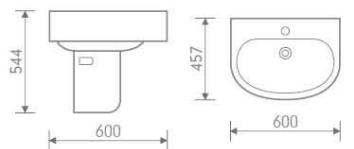

Basin and pedestal

size: 660x515x896 mm

HLB107BTW

size: 590x360x400 mm
P-trap, 180mm roughing-in

Back to wall pan

HLC092

Basin and pedestal

size: 600x457x845 mm

HLB002P

size: 504x365x390 mm
P-trap, 180mm roughing-in

Wall hung toilet

HLC092-H

Basin and semi-pedestal

size: 600x457x544 mm

Mahatten

HLB080A

size: 660x375x840 mm

CC Pan

P-trap, 180mm roughing-in

HLC119

Basin and pedestal

size: 495x405x850 mm

HLB080B

size: 665x380x835 mm