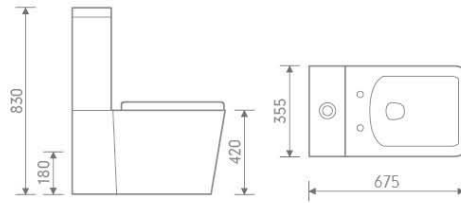

Hampshire

B-2376A

CC Pan

size: 685x380x805 mm P-trap, 180mm roughing-in

B-2376B

Back to wall pan

size: 565x365x410 mm P-trap, 180mm roughing-in

B-2376

Wall hung pan

size: 550x370x370 mm P-trap, 180mm roughing-in

IB301/IP101

Basin and pedestal

size: 560x450x860 mm

IB302/IP102

Basin and semi-pedestal

size: 500x400x420 mm

S-9003

Wall hung basin

size: 400x300x135 mm

can be matched with connection pipe which be putted in cover CP01

Boston

B-2370A

CC Pan

size: 675x355x830 mm P-trap, 180mm roughing-in

sizes: 560x450x855 mm / 500x400x855 mm

IB101/IP102

Basin and semi pedestal

sizes: 560x450x415 mm / 500x400x400 mm

S-9946-320 / 420 / 560

Wall-hung basin

sizes: 320x260x120 mm / 420x380x120 mm / 560x380x150 mm