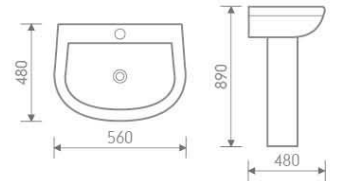

665x430x185 mm

B-2391A

size: 705x365x825 mm

CC Pan
P-trap, 180mm roughing-in

C-9391B

size: 565x450x800 mm

Basin and pedestal

B-2391B

size: 590x365x410 mm
P-trap, 180mm roughing-in

Back to wall pan

B-2391

size: 565x360x350 mm
P-trap, 150mm roughing-in

Wall hung toilet

G-5391

size: 640x370x405 mm

Bidet

G-5391WH

size: 570x365x310 mm

Wall hung bidet

K-9391

size: 530x445x390 mm

Wall hung basin

D-9391

size: 560x450x180 mm

Art basin

B-2382A

CC Pan

size: 705x380x835 mm

P-trap, 180mm roughing-in

C-9382BS

Basin and pedestal

size: 560x480x890 mm