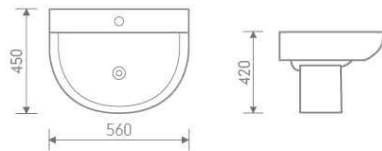

DL-2067

Back to wall pan

size: 487x370x390 mm

P-trap, 180mm roughing-in

DL-1229

Basin and pedestal

size: 602x438x830 mm

DL-1259

Basin and pedestal

size: 475x295x415 mm

Florence

IW-301

CC Pan

size: 660x380x790 mm

P-trap, 180mm roughing-in

IB301 + IP101

Basin and pedestal

size: 560x450x860 mm

IB302 + IP101

Basin and pedestal

size: 500x400x860 mm

IB301 + IP102

Basin and pedestal

size: 560x450x420 mm