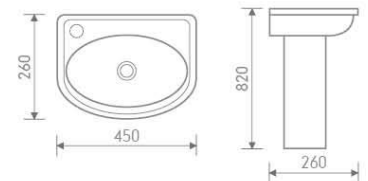

IW501+IC501

size: 630x360x770 mm

CC Pan

P-trap, 180mm roughing-in

IB501+IP501 Basin and pedestal

size: 550x460x840 mm

IW502

size: 550x360x440 mm

Back to wall pan

P-trap, 180mm roughing-in

IB502+IP502

Basin and semi pedestal

size: 500x460x480 mm

IB506+IP501

Corner basin and pedestal

size: 480x430x820 mm

IB503+IP501

Basin and pedestal

size: 450x360x820 mm

IB505

Semi-recessed basin

size: 513x415x191 mm

IB508+IP501

Basin and pedestal

size: 450x260x820 mm

IB507-2

Semi-recessed basin

size: 360x260x200 mm

Furniture Pack 1

Furniture Pack 2

Furniture Pack 3

Furniture Pack 4