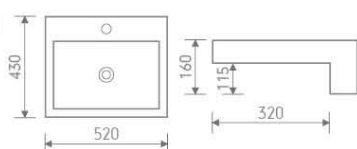

IB503+IP501

Basin and pedestal

size: 450x360x820 mm

IB505

Semi-recessed basin

size: 513x415x191 mm

IB508+IP501

Basin and pedestal

Furniture Pack 6

B-2391B

Back to wall pan

size: 590x365x410 mm P-trap, 180mm roughing-in

CB021

Semi-recessed basin

size: 435x435x180 mm

CB129

Semi-recessed basin

size: 520x430x160 mm

Furniture Pack7

B-2376

Wall hung pan

size: 550x370x370 mm P-trap,180mm roughing-in

CB021

Semi-recessed basin