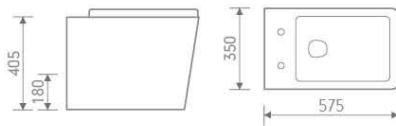

B-2370

Wall hung toilet

size: 550x370x380 mm P-trap, 180mm roughing-in