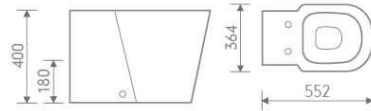

Wall hung pan

size: 550x370x370 mm P-trap, 180mm roughing-in

IB301/IP101

Basin and pedestal

size: 560x450x860 mm

IB302/IP102

Basin and semi-pedestal

size: 500x400x420 mm

Basin and pedestal

size: 018BB-555x480x880 mm

018BRS+018BRP

Basin and pedestal

size: 018BS-500x360x900 mm

Accessories

Colors:

Beech

size: 552x364x400 mm

Back to wall pan

P-trap, 180mm roughing-in

HLC152

Basin and pedestal

size: 550x445x850 mm

HLB107P

size: 695x360x769 mm