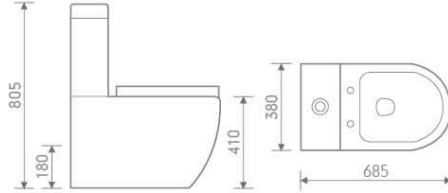

Hampshire

B-2376A

CC Pan

size: 685x380x805 mm P-trap, 180mm roughing-in

B-2376B

Back to wall pan

size: 565x365x410 mm P-trap, 180mm roughing-in

B-2376

Wall hung pan

size: 550x370x370 mm P-trap, 180mm roughing-in

IB301/IP101

Basin and pedestal

size: 560x450x860 mm

IB302/IP102

Basin and semi-pedestal

size: 500x400x420 mm

S-9003

Wall hung basin

size: 400x300x135 mm

can be matched with connection pipe which be putted in cover CP01

Boston

B-2370A

CC Pan

size: 675x355x830 mm P-trap, 180mm roughing-in

sizes: 560x450x855 mm / 500x400x855 mm

IB101/IP102

Basin and semi pedestal

sizes: 560x450x415 mm / 500x400x400 mm

S-9946-320 / 420 / 560

Wall-hung basin

sizes: 320x260x120 mm / 420x380x120 mm / 560x380x150 mm