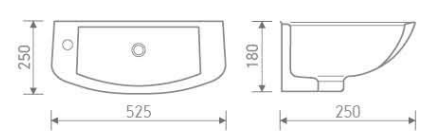

Z4123

Back to wall pan

size: 535x365x400 mm

P-trap, 180mm roughing-in

VT005

Wall hung pan

size: 555x370x405 mm

P-trap, 180mm roughing-in

WB004

Hand wash basin

size: 460x280x170 mm

WB002

Hand wash basin

size: 370x370x180 mm

WB012

Hand wash basin

size: 525x250x180 mm

WB006

Hand wash basin

size: 460x280x180 mm

CN001

Corner basin

size: 370x370x185 mm

Rimless