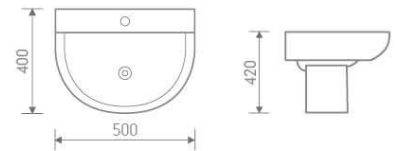

IB302 + IP102

Basin and pedestal

size: 500x400x420 mm