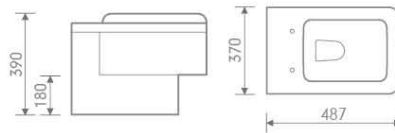

size: 500x345x345 mm P-trap, 180mm roughing-in

B204

Semi-recessed basin

size: 560x410x205 mm

Bologna

DL-2062

CC Pan

size: 627x380x725 mm

P-trap, 180mm roughing-in

DL-1228

Basin and pedestal

size: 560x440x860 mm

DL-2012

CC Pan

size: 627x363x767 mm

P-trap, 180mm roughing-in

DL-2067

Back to wall pan

size: 487x370x390 mm

P-trap, 180mm roughing-in

DL-1229

Basin and pedestal

size: 602x438x830 mm

DL-1259