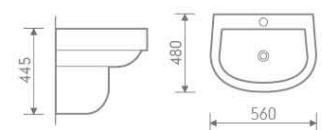

G-5391WH

size: 570x365x310 mm

Wall hung bidet

K-9391

size: 530x445x390 mm

Wall hung basin

D-9391

size: 560x450x180 mm

G-5382

Bidet

size: 585x355x400 mm

G-5382WH

Wall hung bidet

size: 575x365x350 mm

K-9382

Wall hung basin

size: 525x435x380 mm

C-9382AS

Basin and semi pedestal

size: 560x480x445 mm

Savoy01

018P+018C

size: 670x375x755 mm

CC Pan

P-trap, 180mm roughing-in

018HP+018HC High level cistern pan

toilet size: 490x367x395 mm
cistern size: 515x205x340 mm

P-trap, 180mm roughing-in

018BB / 018BS+018BRP

Basin and pedestal

sizes: 018BB-555x480x880 mm
018BS-500x310x900 mm