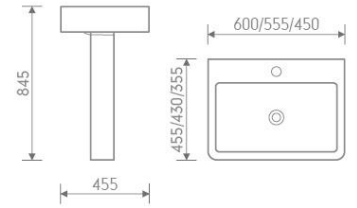

Back to wall pan
 size: 520x380x420 mm P-trap, 180mm roughing-in

I - 05T

Wall hung pan
 size: 530x335x375 mm P-trap, 180mm roughing-in

W101&T101

CC Pan

size: 660x360x825 mm

P-trap, 180mm roughing-in

B101/ P101

size: 630x350x830 mm P-trap, 180mm roughing-in

W125B&T125B

Fully back to wall toilet suite

CC Pan

size: 610x350x810 mm P-trap, 180mm roughing-in

B123L&P104

Basin and pedestal

size: 600x455x845 mm

B123M&P104

size: 555x430x845 mm

B123S&P104

size: 450x355x845 mm

W425&T125B

Comfort height

CC Pan

size: 630x350x895 mm P-trap, 180mm roughing-in