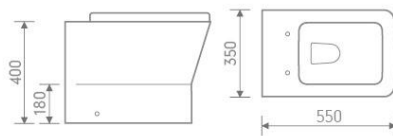

B123M&P104

size: 555x430x845 mm

B123S&P104

size: 450x355x845 mm

W425&T125B

Comfort height

CC Pan

size: 630x350x895 mm P-trap, 180mm roughing-in

B125&P125

Basin and pedestal

size: 545x435x860 mm

W225

Back to wall pan

size: 550x350x400 mm P-trap, 180mm roughing-in

W323

Wall hung toilet

size: 500x345x345 mm P-trap, 180mm roughing-in

B204

Semi-recessed basin

size: 560x410x205 mm

Bologna

DL-2062

CC Pan

size: 627x380x725 mm