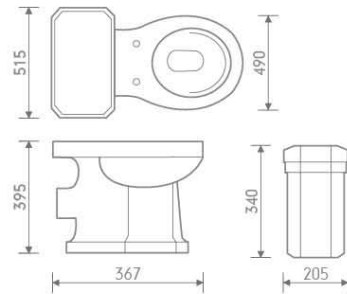

G-5391WH

size: 570x365x310 mm

Wall hung bidet

K-9391

size: 530x445x390 mm

Wall hung basin

D-9391

size: 560x450x180 mm

G-5382

Bidet

size: 585x355x400 mm

G-5382WH

Wall hung bidet

size: 575x365x350 mm

K-9382

Wall hung basin

size: 525x435x380 mm

C-9382AS

Basin and semi pedestal

size: 560x480x445 mm

Savoy01

018P+018C

size: 670x375x755 mm

CC Pan

P-trap, 180mm roughing-in

018HP+018HC High level cistern pan

toilet size: 490x367x395 mm
cistern size: 515x205x340 mm

P-trap, 180mm roughing-in

018BB / 018BS+018BRP

Basin and pedestal

sizes: 018BB-555x480x880 mm
018BS-500x310x900 mm