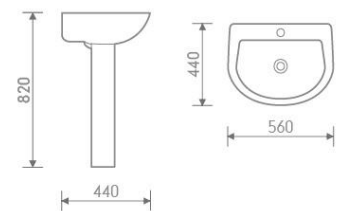

CC Pan

P-trap, 180mm roughing-in

HLC051

Basin and pedestal

size: 660x515x896 mm

HLB107BTW

size: 590x360x400 mm
P-trap, 180mm roughing-in

Back to wall pan

HLC092

Basin and pedestal

size: 600x457x845 mm

HLB002P

size: 504x365x390 mm
P-trap, 180mm roughing-in

Wall hung toilet

HLC092-H

Basin and semi-pedestal

size: 600x457x544 mm

CE

New Rimless Collection- Eaton

AB1223

Fully back to wall

size: 615x370x790 mm P-trap, 180mm roughing-in

AB1223B

CC Pan

size: 615x370x790 mm P-trap, 180mm roughing-in

3240

Basin and pedestal

size: 560x440x820 mm

AB0493

Back to wall pan

size: 540x350x420 mm P-trap, 180mm roughing-in

AB0543