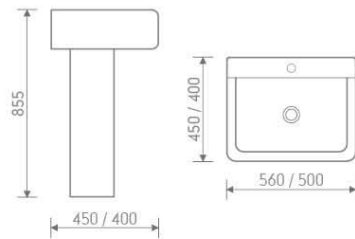

Wall hung pan

size: 550x370x370 mm P-trap, 180mm roughing-in

IB301/IP101

Basin and pedestal

size: 560x450x860 mm

IB302/IP102

Basin and semi-pedestal

size: 500x400x420 mm

S-9003

Wall hung basin

size: 400x300x135 mm

can be matched with connection pipe which be putted in cover CP01

Boston

B-2370A

CC Pan

size: 675x355x830 mm P-trap, 180mm roughing-in

B-2370B

Back to wall toilet

size: 575x350x405 mm P-trap, 180mm roughing-in

B-2370

Wall hung toilet

size: 550x370x380 mm P-trap, 180mm roughing-in

IB101/IP101

Basin and pedestal

sizes: 560x450x855 mm / 500x400x855 mm

IB101/IP102

Basin and semi pedestal

sizes: 560x450x415 mm / 500x400x400 mm

S-9946-320 / 420 / 560

Wall-hung basin

sizes: 320x260x120 mm / 420x380x120 mm / 560x380x150 mm