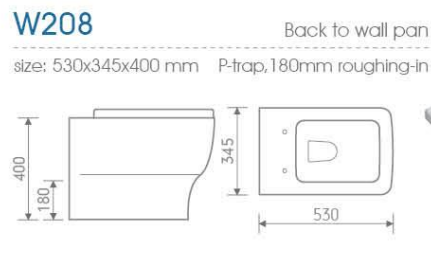

Wall hung pan

size: 550x370x370 mm P-trap, 180mm roughing-in

IB301/IP101

Basin and pedestal

size: 560x450x860 mm

IB302/IP102

Basin and semi-pedestal

size: 500x400x420 mm

IW501+IC501

size: 630x360x770 mm

CC Pan

P-trap, 180mm roughing-in

IB501+IP501 Basin and pedestal

size: 550x460x840 mm

IW502

size: 550x360x440 mm

IB503+IP501

Basin and pedestal

size: 450x360x820 mm

IB505

Semi-recessed basin

size: 513x415x191 mm

IB508+IP501

Basin and pedestal

size: 450x260x820 mm

IB507-2

Semi-recessed basin

size: 360x260x200 mm

Furniture Pack 1

Furniture Pack 2

Furniture Pack 3

Furniture Pack 4