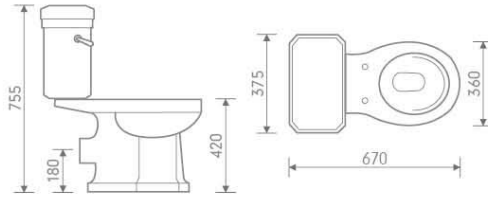

Wall hung pan

size: 550x370x370 mm P-trap, 180mm roughing-in

IB301/IP101

Basin and pedestal

size: 560x450x860 mm

IB302/IP102

Basin and semi-pedestal

size: 500x400x420 mm

P-trap, 180mm roughing-in

018HP+018HC High level cistern pan

toilet size: 490x367x395 mm
cistern size: 515x205x340 mm

P-trap, 180mm roughing-in

018BB / 018BS+018BRP

Basin and pedestal

sizes: 018BB-555x480x880 mm
018BS-500x310x900 mm

CB8060C , CB8080C

Cabinet basin

sizes: 610x465x210 mm
810x465x210 mm

Accessories

Colors:

Beech Cherry Wenge

Savoy02

018P+018C

size: 670x375x755 mm

CC Pan

P-trap, 180mm roughing-in

018HP+018HC High level cistern pan

toilet size: 490x367x395 mm

cistern size: 515x205x340 mm

P-trap, 180mm roughing-in

018BRB+018BRP