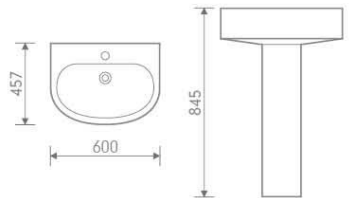

Basin and pedestal

size: 018BB-555x480x880 mm

018BRS+018BRP

Basin and pedestal

size: 018BS-500x360x900 mm

Accessories

Colors:

Beech

size: 552x364x400 mm

Back to wall pan

P-trap, 180mm roughing-in

HLC152

Basin and pedestal

size: 550x445x850 mm

HLB107P

size: 695x360x769 mm

CC Pan

P-trap, 180mm roughing-in

HLC051

Basin and pedestal

size: 660x515x896 mm

HLB107BTW

size: 590x360x400 mm
P-trap, 180mm roughing-in

Back to wall pan

HLC092

Basin and pedestal

size: 600x457x845 mm

HLB002P

size: 504x365x390 mm
P-trap, 180mm roughing-in

Wall hung toilet

HLC092-H

Basin and semi-pedestal