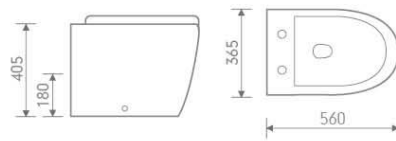

size: 525x250x180 mm

WB006

Hand wash basin

size: 460x280x180 mm

CN001

Corner basin

size: 370x370x185 mm

Rimless

W152&T151

Full back to wall toilet suite - Rimless CC Pan
 size: 615x375x836 mm P-trap, 180mm roughing-in

B132&P102 Basin and pedestal
 size: 555x442x850 mm

W252

Back to wall pan
 size: 560x360x415 mm P-trap, 180mm roughing-in

W232

Back to wall pan
 size: 540x365x420 mm P-trap, 180mm roughing-in

W251

Box rim Back to wall pan
 size: 560x365x405 mm P-trap, 180mm roughing-in

B203-2

Semi-recessed basin
 size: 565x460x180 mm

I - 02BTW