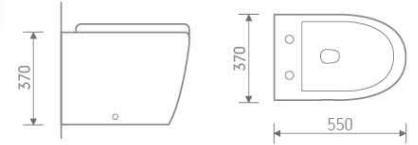

Hampshire

B-2376A

CC Pan

size: 685x380x805 mm P-trap, 180mm roughing-in

B-2376B

Back to wall pan

size: 565x365x410 mm P-trap, 180mm roughing-in

B-2376

Wall hung pan

size: 550x370x370 mm P-trap, 180mm roughing-in

IB301/IP101

Basin and pedestal

size: 560x450x860 mm

IB302/IP102

Basin and semi-pedestal

size: 500x400x420 mm

S-9003

Wall hung basin

size: 400x300x135 mm

can be matched with connection pipe which be putted in cover CP01

Boston

B-2370A

CC Pan

size: 675x355x830 mm P-trap, 180mm roughing-in

sizes: 560x450x855 mm / 500x400x855 mm

IB101/IP102

Basin and semi pedestal

sizes: 560x450x415 mm / 500x400x400 mm

S-9946-320 / 420 / 560

Wall-hung basin

sizes: 320x260x120 mm / 420x380x120 mm / 560x380x150 mm