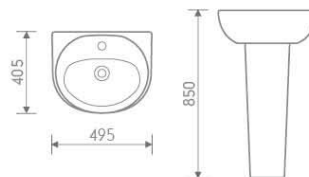

Basin and pedestal

size: 660x515x896 mm

HLB107BTW

size: 590x360x400 mm
P-trap, 180mm roughing-in

Back to wall pan

HLC092

Basin and pedestal

size: 600x457x845 mm

HLB002P

size: 504x365x390 mm
P-trap, 180mm roughing-in

Wall hung toilet

HLC092-H

Basin and semi-pedestal

size: 600x457x544 mm

Mahatten

HLB080A

size: 660x375x840 mm

CC Pan

P-trap, 180mm roughing-in

HLC119

Basin and pedestal

size: 495x405x850 mm

HLB080B

size: 665x380x835 mm

size: 650x375x860 mm

P-trap, 180mm roughing-in

IB201+IP201

Basin and pedestal

size: 550x430x840 mm

IB202+IP201

Basin and pedestal

size: 500x400x840 mm