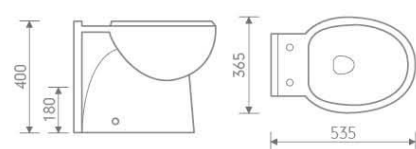

Semi-recessed basin

size: 520x430x160 mm

Furniture Pack7

B-2376

Wall hung pan

size: 550x370x370 mm P-trap,180mm roughing-in

CB021

Semi-recessed basin

size: 435x435x180 mm

CB129

Semi-recessed basin

size: 520x430x160 mm

Furniture Pack8

B-2370B

Back to wall pan

size: 575x350x405 mm P-trap,180mm roughing-in

CB116

Semi-recessed basin

size: 555x410x140 mm

B-2370

Wall hung pan

size: 550x370x380 mm P-trap,180mm roughing-in

Furniture Pack9

Z4123

Back to wall pan

size: 535x365x400 mm P-trap,180mm roughing-in

CB46R

Semi-recessed basin

465x420x185 mm

CB56R

CB66R

565x430x185 mm