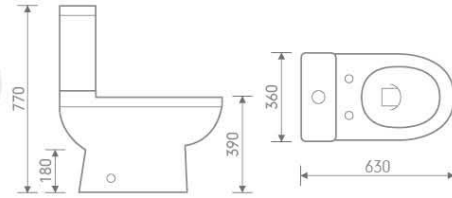

sizes: 560x450x855 mm / 500x400x855 mm

IB101/IP102

Basin and semi pedestal

sizes: 560x450x415 mm / 500x400x400 mm

S-9946-320 / 420 / 560

Wall-hung basin

sizes: 320x260x120 mm / 420x380x120 mm / 560x380x150 mm

P-trap, 180mm roughing-in

3240

Basin and pedestal

size: 560x440x820 mm

Nano

HLB147P

CC Pan

size: 595x360x785 mm

P-trap, 185mm roughing-in

HLB097BTW

Back to wall pan

size: 515x350x380 mm

P-trap, 180mm roughing-in

HLC022

Basin and pedestal

size: 550x435x845 mm

IW501+IC501

size: 630x360x770 mm

CC Pan

P-trap, 180mm roughing-in

IB501+IP501 Basin and pedestal

size: 550x460x840 mm

IW502

size: 550x360x440 mm