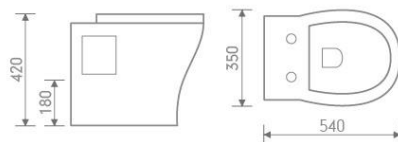

size: 615x370x790 mm P-trap, 180mm roughing-in

3240

Basin and pedestal

size: 560x440x820 mm

AB0493

Back to wall pan

size: 540x350x420 mm P-trap, 180mm roughing-in

AB0543

Back to wall pan

size: 540x350x420 mm P-trap, 180mm roughing-in

Breeze Compact

HLB092P

size: 705x365x880 mm

CC Pan

P-trap, 180mm roughing-in

HLC051