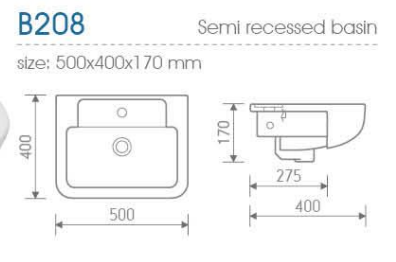

Wall hung pan

size: 550x370x370 mm P-trap, 180mm roughing-in

IB301/IP101

Basin and pedestal

size: 560x450x860 mm

IB302/IP102

Basin and semi-pedestal

size: 500x400x420 mm

IW501+IC501

size: 630x360x770 mm

CC Pan

P-trap, 180mm roughing-in

IB501+IP501 Basin and pedestal

size: 550x460x840 mm

IW502

size: 550x360x440 mm

IB503+IP501

Basin and pedestal

size: 450x360x820 mm

IB505

Semi-recessed basin

size: 513x415x191 mm

IB508+IP501

Basin and pedestal

size: 450x260x820 mm

IB507-2

Semi-recessed basin

size: 360x260x200 mm

Furniture Pack 1

Furniture Pack 2

Furniture Pack 3

Furniture Pack 4