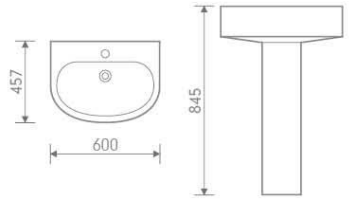

Back to wall pan

size: 540x350x420 mm P-trap, 180mm roughing-in

Breeze Compact

HLB092P

size: 705x365x880 mm

CC Pan

P-trap, 180mm roughing-in

HLC051

Basin and pedestal

size: 660x515x896 mm

HLB107BTW

size: 590x360x400 mm
P-trap, 180mm roughing-in

Back to wall pan

HLC092

Basin and pedestal

size: 600x457x845 mm

HLB002P

size: 504x365x390 mm
P-trap, 180mm roughing-in

Wall hung toilet

HLC092-H

Basin and semi-pedestal

size: 600x457x544 mm

Mahatten

HLB080A

size: 660x375x840 mm

CC Pan

P-trap, 180mm roughing-in

HLC119

Basin and pedestal

size: 495x405x850 mm

HLB080B

size: 665x380x835 mm