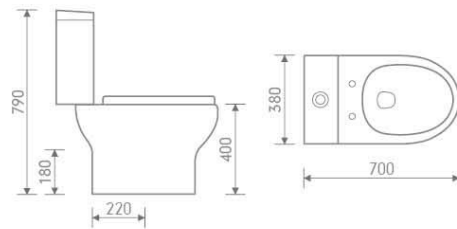

Wall hung pan

size: 550x370x370 mm P-trap, 180mm roughing-in

IB301/IP101

Basin and pedestal

size: 560x450x860 mm

IB302/IP102

Basin and semi-pedestal

size: 500x400x420 mm

sizes: 560x450x855 mm / 500x400x855 mm

IB101/IP102

Basin and semi pedestal

sizes: 560x450x415 mm / 500x400x400 mm

S-9946-320 / 420 / 560

Wall-hung basin

sizes: 320x260x120 mm / 420x380x120 mm / 560x380x150 mm

CB116

Semi-recessed basin

size: 555x410x140 mm

can be matched with connection pipe which be putted in cover CP01

Nature

2140

CC Pan

size: 700x380x790 mm

P-trap, 180mm roughing-in

3240

Basin and pedestal

size: 560x440x820 mm

Nano

HLB147P

CC Pan

size: 595x360x785 mm