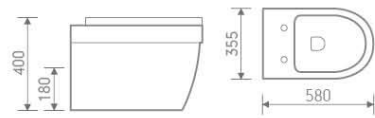

Back to wall pan

size: 580x355x400 mm

P-trap, 180mm roughing-in

B-2382