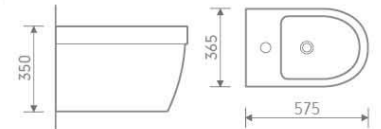

Wall hung pan

size: 550x370x370 mm P-trap, 180mm roughing-in

IB301/IP101

Basin and pedestal

size: 560x450x860 mm

IB302/IP102

Basin and semi-pedestal

size: 500x400x420 mm

G-5382

Bidet

size: 585x355x400 mm

G-5382WH

Wall hung bidet

size: 575x365x350 mm

K-9382

Wall hung basin

size: 525x435x380 mm

C-9382AS

Basin and semi pedestal

size: 560x480x445 mm

Savoy01

018P+018C

size: 670x375x755 mm

CC Pan