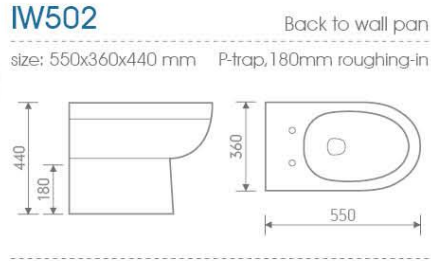

Wall hung pan

size: 550x370x370 mm P-trap, 180mm roughing-in

IB301/IP101

Basin and pedestal

size: 560x450x860 mm

IB302/IP102

Basin and semi-pedestal

size: 500x400x420 mm

IW501+IC501

size: 630x360x770 mm

CC Pan

P-trap, 180mm roughing-in

IB501+IP501 Basin and pedestal

size: 550x460x840 mm

IW502

size: 550x360x440 mm

IB503+IP501

Basin and pedestal

size: 450x360x820 mm

IB505

Semi-recessed basin

size: 513x415x191 mm

IB508+IP501

Basin and pedestal

size: 450x260x820 mm

IB507-2

Semi-recessed basin

size: 360x260x200 mm

Furniture Pack 1

Furniture Pack 2

Furniture Pack 3

Furniture Pack 4