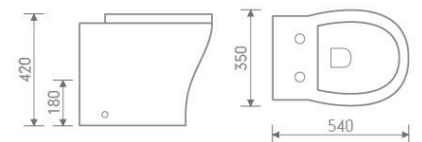

AB0543

Back to wall pan

size: 540x350x420 mm P-trap, 180mm roughing-in