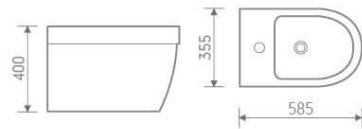

G-5391WH

size: 570x365x310 mm

Wall hung bidet

K-9391

size: 530x445x390 mm

Wall hung basin

D-9391

size: 560x450x180 mm

Art basin

B-2382A

CC Pan

size: 705x380x835 mm

P-trap, 180mm roughing-in

C-9382BS

Basin and pedestal

size: 560x480x890 mm

B-2382B

Back to wall pan

size: 580x355x400 mm

P-trap, 180mm roughing-in

B-2382

Wall hung toilet

size: 565x360x350 mm

P-trap, 180mm roughing-in

G-5382

Bidet

size: 585x355x400 mm

G-5382WH

Wall hung bidet

size: 575x365x350 mm

K-9382

Wall hung basin