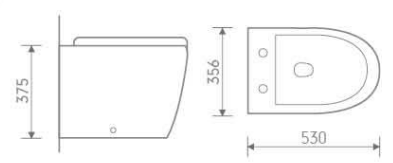

W232

Back to wall pan
 size: 540x365x420 mm P-trap, 180mm roughing-in

W251

Box rim Back to wall pan
 size: 560x365x405 mm P-trap, 180mm roughing-in

B203-2

Semi-recessed basin
 size: 565x460x180 mm

I - 02BTW

Back to wall pan
 size: 520x380x420 mm P-trap, 180mm roughing-in

I - 05T

Wall hung pan
 size: 530x335x375 mm P-trap, 180mm roughing-in

W101&T101

CC Pan

size: 660x360x825 mm

P-trap, 180mm roughing-in

B101/ P101