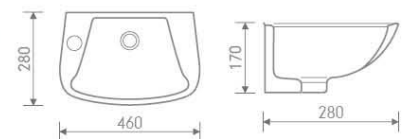

WB004

Hand wash basin

size: 460x280x170 mm