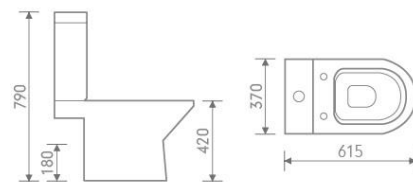

HLC092

Basin and pedestal

size: 600x457x845 mm

HLB002P

size: 504x365x390 mm
P-trap, 180mm roughing-in

Wall hung toilet

HLC092-H

Basin and semi-pedestal

size: 600x457x544 mm

CE

New Rimless Collection- Eaton

AB1223

Fully back to wall

size: 615x370x790 mm P-trap, 180mm roughing-in

AB1223B

CC Pan

size: 615x370x790 mm P-trap, 180mm roughing-in

3240

Basin and pedestal

size: 560x440x820 mm

AB0493

Back to wall pan

size: 540x350x420 mm P-trap, 180mm roughing-in

AB0543