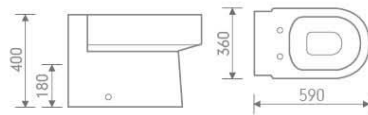

Basin and pedestal

size: 018BB-555x480x880 mm

018BRS+018BRP

Basin and pedestal

size: 018BS-500x360x900 mm

Accessories

Colors:

Beech

size: 552x364x400 mm

Back to wall pan

P-trap, 180mm roughing-in

HLC152

Basin and pedestal

size: 550x445x850 mm

HLB107P

size: 695x360x769 mm

CC Pan

P-trap, 180mm roughing-in

HLC051

Basin and pedestal

size: 660x515x896 mm

HLB107BTW

size: 590x360x400 mm
P-trap, 180mm roughing-in

Back to wall pan

HLC092

Basin and pedestal

size: 600x457x845 mm

HLB002P

size: 504x365x390 mm
P-trap, 180mm roughing-in

Wall hung toilet

HLC092-H

Basin and semi-pedestal