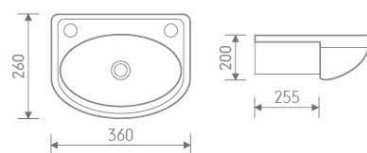

IW501+IC501

size: 630x360x770 mm

CC Pan

P-trap, 180mm roughing-in

IB501+IP501 Basin and pedestal

size: 550x460x840 mm

IW502

size: 550x360x440 mm

Back to wall pan

P-trap, 180mm roughing-in

IB502+IP502

Basin and semi pedestal

size: 500x460x480 mm

IB506+IP501

Corner basin and pedestal

size: 480x430x820 mm

IB503+IP501

Basin and pedestal

size: 450x360x820 mm

IB505

Semi-recessed basin

size: 513x415x191 mm

IB508+IP501

Basin and pedestal

size: 450x260x820 mm

IB507-2

Semi-recessed basin

size: 360x260x200 mm

Furniture Pack 1

Furniture Pack 2

Furniture Pack 3

Furniture Pack 4