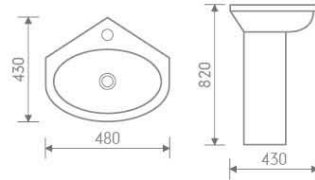

sizes: 560x450x855 mm / 500x400x855 mm

IB101/IP102

Basin and semi pedestal

sizes: 560x450x415 mm / 500x400x400 mm

S-9946-320 / 420 / 560

Wall-hung basin

sizes: 320x260x120 mm / 420x380x120 mm / 560x380x150 mm

IW501+IC501

size: 630x360x770 mm

CC Pan

P-trap, 180mm roughing-in

IB501+IP501 Basin and pedestal

size: 550x460x840 mm

IW502

size: 550x360x440 mm

Back to wall pan

P-trap, 180mm roughing-in

IB502+IP502

Basin and semi pedestal

size: 500x460x480 mm

IB506+IP501

Corner basin and pedestal

size: 480x430x820 mm

IB503+IP501

Basin and pedestal

size: 450x360x820 mm

IB505

Semi-recessed basin

size: 513x415x191 mm

IB508+IP501

Basin and pedestal