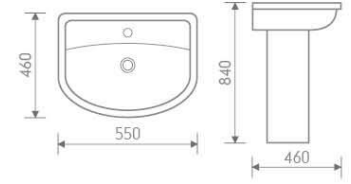

sizes: 560x450x855 mm / 500x400x855 mm

IB101/IP102

Basin and semi pedestal

sizes: 560x450x415 mm / 500x400x400 mm

S-9946-320 / 420 / 560

Wall-hung basin

sizes: 320x260x120 mm / 420x380x120 mm / 560x380x150 mm

IW501+IC501

size: 630x360x770 mm

CC Pan

P-trap, 180mm roughing-in

IB501+IP501 Basin and pedestal

size: 550x460x840 mm

IW502

size: 550x360x440 mm

Back to wall pan

P-trap, 180mm roughing-in

IB502+IP502

Basin and semi pedestal

size: 500x460x480 mm

IB506+IP501

Corner basin and pedestal

size: 480x430x820 mm

IB503+IP501

Basin and pedestal

size: 450x360x820 mm

IB505

Semi-recessed basin

size: 513x415x191 mm

IB508+IP501

Basin and pedestal