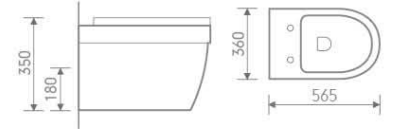

G-5391WH

size: 570x365x310 mm

Wall hung bidet

K-9391

size: 530x445x390 mm

Wall hung basin

D-9391

size: 560x450x180 mm

Art basin

B-2382A

CC Pan

size: 705x380x835 mm

P-trap, 180mm roughing-in

C-9382BS

Basin and pedestal

size: 560x480x890 mm

B-2382B

Back to wall pan

size: 580x355x400 mm

P-trap, 180mm roughing-in

B-2382

Wall hung toilet

size: 565x360x350 mm

P-trap, 180mm roughing-in

G-5382

Bidet

size: 585x355x400 mm

G-5382WH

Wall hung bidet

size: 575x365x350 mm

K-9382

Wall hung basin