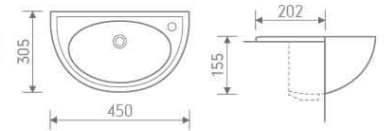

IB503+IP501

Basin and pedestal

size: 450x360x820 mm

IB505

Semi-recessed basin

size: 513x415x191 mm

IB508+IP501

Basin and pedestal

Back to wall pan

size: 570x380x410 mm P-trap, 180mm roughing-in

CB819

Semi-recessed basin

size: 450x305x155 mm

CB021

Semi-recessed basin

size: 435x435x180 mm