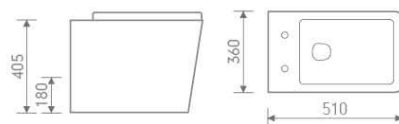

W101&T101

CC Pan

size: 660x360x825 mm

P-trap, 180mm roughing-in

B101/ P101

Basin and pedestal

size: 560x450x870 mm

B201

Semi recessed basin

size: 535x375x185 mm

W201

Back to wall toilet

size: 510x360x405 mm

P-trap, 180mm roughing-in

W301

Wall hung toilet

size: 510x355x350 mm

P-trap, 180mm roughing-in