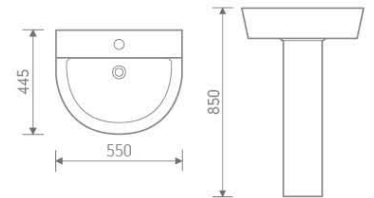

Wall hung pan

size: 550x370x370 mm P-trap, 180mm roughing-in

IB301/IP101

Basin and pedestal

size: 560x450x860 mm

IB302/IP102

Basin and semi-pedestal

size: 500x400x420 mm

Basin and pedestal

size: 018BB-555x480x880 mm

018BRS+018BRP

Basin and pedestal

size: 018BS-500x360x900 mm

Accessories

Colors:

Beech

size: 552x364x400 mm

Back to wall pan

P-trap, 180mm roughing-in

HLC152

Basin and pedestal

size: 550x445x850 mm

HLB107P

size: 695x360x769 mm

CC Pan

P-trap, 180mm roughing-in

HLC051

Basin and pedestal

size: 660x515x896 mm

HLB107BTW

size: 590x360x400 mm
P-trap, 180mm roughing-in

Back to wall pan