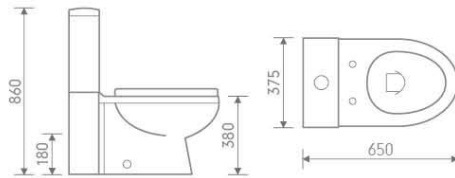

Basin and pedestal

size: 660x515x896 mm

HLB107BTW

size: 590x360x400 mm
P-trap, 180mm roughing-in

Back to wall pan

HLC092

Basin and pedestal

size: 600x457x845 mm

size: 660x375x840 mm

CC Pan

P-trap, 180mm roughing-in

HLC119

Basin and pedestal

size: 495x405x850 mm

HLB080B

size: 665x380x835 mm

CC Pan

P-trap, 180mm roughing-in

HLC119

Basin and pedestal

size: 495x405x850 mm

Sonia

IW201

CC Pan

size: 650x375x860 mm

P-trap, 180mm roughing-in

IB201+IP201

Basin and pedestal

size: 550x430x840 mm

IB202+IP201

Basin and pedestal

size: 500x400x840 mm