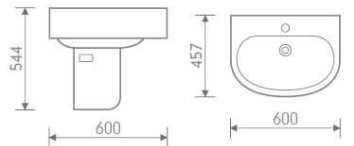

Basin and pedestal

size: 018BB-555x480x880 mm

018BRS+018BRP

Basin and pedestal

size: 018BS-500x360x900 mm

Accessories

Colors:

Beech

CC Pan

P-trap, 180mm roughing-in

HLC051

Basin and pedestal

size: 660x515x896 mm

HLB107BTW

size: 590x360x400 mm
P-trap, 180mm roughing-in

Back to wall pan

HLC092

Basin and pedestal

size: 600x457x845 mm

HLB002P

size: 504x365x390 mm
P-trap, 180mm roughing-in

Wall hung toilet

HLC092-H

Basin and semi-pedestal

size: 600x457x544 mm

CE

New Rimless Collection- Eaton

AB1223

Fully back to wall

size: 615x370x790 mm P-trap, 180mm roughing-in

AB1223B

CC Pan