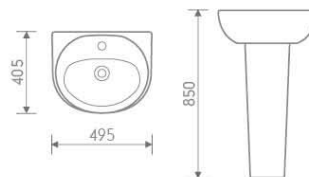

Basin and pedestal

size: 660x515x896 mm

HLB107BTW

size: 590x360x400 mm
P-trap, 180mm roughing-in

Back to wall pan

HLC092

Basin and pedestal

size: 600x457x845 mm

size: 660x375x840 mm

CC Pan

P-trap, 180mm roughing-in

HLC119

Basin and pedestal

size: 495x405x850 mm

HLB080B

size: 665x380x835 mm

CC Pan

P-trap, 180mm roughing-in

HLC119

Basin and pedestal

size: 495x405x850 mm

Sonia

IW201

CC Pan

size: 650x375x860 mm

P-trap, 180mm roughing-in

IB201+IP201

Basin and pedestal

size: 550x430x840 mm

IB202+IP201

Basin and pedestal

size: 500x400x840 mm