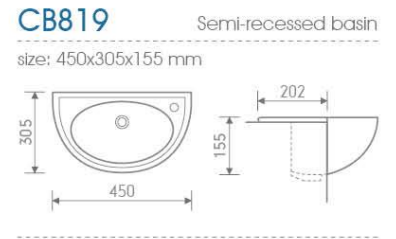

Wall hung pan

size: 550x370x370 mm P-trap, 180mm roughing-in

IB301/IP101

Basin and pedestal

size: 560x450x860 mm

IB302/IP102

Basin and semi-pedestal

size: 500x400x420 mm

IW501+IC501

size: 630x360x770 mm

CC Pan

P-trap, 180mm roughing-in

IB501+IP501 Basin and pedestal

size: 550x460x840 mm

IW502

size: 550x360x440 mm

IB503+IP501

Basin and pedestal

size: 450x360x820 mm

IB505

Semi-recessed basin

size: 513x415x191 mm

IB508+IP501

Basin and pedestal

size: 450x260x820 mm

IB507-2

Semi-recessed basin

size: 360x260x200 mm

Furniture Pack 1

Furniture Pack 2

Furniture Pack 3

Furniture Pack 4