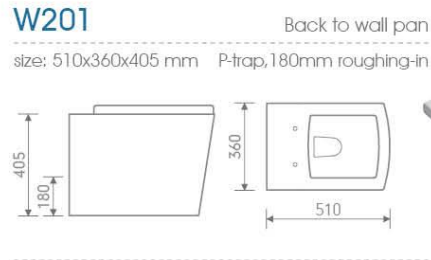

Wall hung pan

size: 550x370x370 mm P-trap, 180mm roughing-in

IB301/IP101

Basin and pedestal

size: 560x450x860 mm

IB302/IP102

Basin and semi-pedestal

size: 500x400x420 mm

IW501+IC501

size: 630x360x770 mm

CC Pan

P-trap, 180mm roughing-in

IB501+IP501 Basin and pedestal

size: 550x460x840 mm

IW502

size: 550x360x440 mm

IB503+IP501

Basin and pedestal

size: 450x360x820 mm

IB505

Semi-recessed basin

size: 513x415x191 mm

IB508+IP501

Basin and pedestal

size: 450x260x820 mm

IB507-2

Semi-recessed basin

size: 360x260x200 mm

Furniture Pack 1

Furniture Pack 2

Furniture Pack 3

Furniture Pack 4