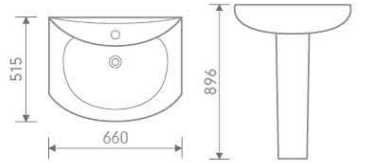

size: 615x370x790 mm P-trap, 180mm roughing-in

3240

Basin and pedestal

size: 560x440x820 mm

AB0493

Back to wall pan

size: 540x350x420 mm P-trap, 180mm roughing-in

AB0543

Back to wall pan

size: 540x350x420 mm P-trap, 180mm roughing-in

Breeze Compact

HLB092P

size: 705x365x880 mm

CC Pan

P-trap, 180mm roughing-in

HLC051

Basin and pedestal

size: 660x515x896 mm

HLB107BTW

size: 590x360x400 mm
P-trap, 180mm roughing-in

Back to wall pan

HLC092

Basin and pedestal

size: 600x457x845 mm