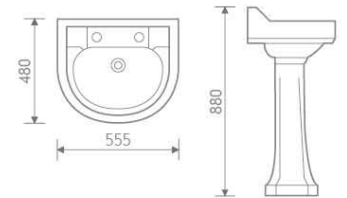

Wall hung pan

size: 550x370x370 mm P-trap, 180mm roughing-in

IB301/IP101

Basin and pedestal

size: 560x450x860 mm

IB302/IP102

Basin and semi-pedestal

size: 500x400x420 mm

P-trap, 180mm roughing-in

018HP+018HC High level cistern pan

toilet size: 490x367x395 mm
cistern size: 515x205x340 mm

P-trap, 180mm roughing-in

018BB / 018BS+018BRP

Basin and pedestal

sizes: 018BB-555x480x880 mm
018BS-500x310x900 mm

size: 670x375x755 mm

CC Pan

P-trap, 180mm roughing-in

018HP+018HC High level cistern pan

toilet size: 490x367x395 mm

cistern size: 515x205x340 mm

P-trap, 180mm roughing-in

018BRB+018BRP

Basin and pedestal

size: 018BB-555x480x880 mm

018BRS+018BRP

Basin and pedestal

size: 018BS-500x360x900 mm

Accessories

Colors:

Beech