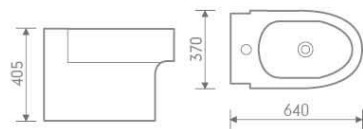

Wall hung pan

size: 550x370x370 mm P-trap, 180mm roughing-in

IB301/IP101

Basin and pedestal

size: 560x450x860 mm

IB302/IP102

Basin and semi-pedestal

size: 500x400x420 mm

665x430x185 mm

B-2391A

size: 705x365x825 mm

CC Pan
P-trap, 180mm roughing-in

C-9391B

size: 565x450x800 mm

Basin and pedestal

B-2391B

size: 590x365x410 mm
P-trap, 180mm roughing-in

Back to wall pan

B-2391

size: 565x360x350 mm
P-trap, 150mm roughing-in

Wall hung toilet

G-5391

size: 640x370x405 mm

Bidet

G-5391WH

size: 570x365x310 mm

Wall hung bidet

K-9391

size: 530x445x390 mm

Wall hung basin

D-9391

size: 560x450x180 mm