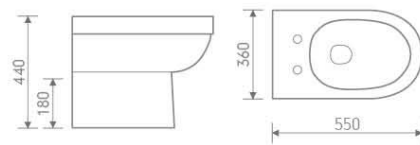

sizes: 560x450x855 mm / 500x400x855 mm

IB101/IP102

Basin and semi pedestal

sizes: 560x450x415 mm / 500x400x400 mm

S-9946-320 / 420 / 560

Wall-hung basin

sizes: 320x260x120 mm / 420x380x120 mm / 560x380x150 mm

IW501+IC501

size: 630x360x770 mm

CC Pan

P-trap, 180mm roughing-in

IB501+IP501 Basin and pedestal

size: 550x460x840 mm

IW502

size: 550x360x440 mm

Back to wall pan

P-trap, 180mm roughing-in

IB502+IP502

Basin and semi pedestal

size: 500x460x480 mm

IB506+IP501

Corner basin and pedestal

size: 480x430x820 mm

IB503+IP501

Basin and pedestal

size: 450x360x820 mm

IB505

Semi-recessed basin

size: 513x415x191 mm

IB508+IP501

Basin and pedestal