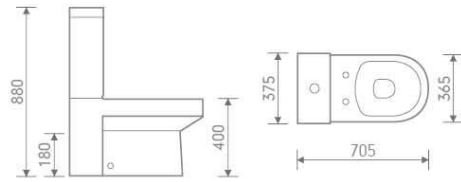

Back to wall pan

P-trap, 180mm roughing-in

IB502+IP502

Basin and semi pedestal

size: 500x460x480 mm

IB506+IP501

Corner basin and pedestal

size: 480x430x820 mm

size: 615x370x790 mm P-trap, 180mm roughing-in

3240

Basin and pedestal

size: 560x440x820 mm

AB0493

Back to wall pan

size: 540x350x420 mm P-trap, 180mm roughing-in

AB0543

Back to wall pan

size: 540x350x420 mm P-trap, 180mm roughing-in

Breeze Compact

HLB092P

size: 705x365x880 mm

CC Pan

P-trap, 180mm roughing-in

HLC051

Basin and pedestal

size: 660x515x896 mm

HLB107BTW

size: 590x360x400 mm
P-trap, 180mm roughing-in

Back to wall pan

HLC092

Basin and pedestal

size: 600x457x845 mm