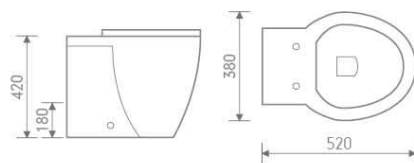

W232

Back to wall pan
 size: 540x365x420 mm P-trap, 180mm roughing-in

W251

Box rim Back to wall pan
 size: 560x365x405 mm P-trap, 180mm roughing-in

B203-2

Semi-recessed basin
 size: 565x460x180 mm

I - 02BTW

Back to wall pan
 size: 520x380x420 mm P-trap, 180mm roughing-in

I - 05T

Wall hung pan
 size: 530x335x375 mm P-trap, 180mm roughing-in

W101&T101

CC Pan

size: 660x360x825 mm

P-trap, 180mm roughing-in

B101/ P101