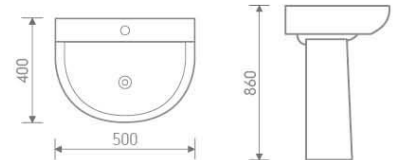

DL-2067

Back to wall pan

size: 487x370x390 mm

P-trap, 180mm roughing-in

DL-1229

Basin and pedestal

size: 602x438x830 mm

DL-1259

Basin and pedestal

size: 475x295x415 mm

Florence

IW-301

CC Pan

size: 660x380x790 mm

P-trap, 180mm roughing-in

IB301 + IP101

Basin and pedestal

size: 560x450x860 mm

IB302 + IP101

Basin and pedestal

size: 500x400x860 mm

IB301 + IP102

Basin and pedestal

size: 560x450x420 mm