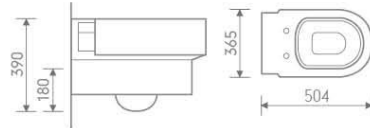

Back to wall pan

P-trap, 180mm roughing-in

IB502+IP502

Basin and semi pedestal

size: 500x460x480 mm

IB506+IP501

Corner basin and pedestal

size: 480x430x820 mm

Basin and pedestal

size: 660x515x896 mm

HLB107BTW

size: 590x360x400 mm
P-trap, 180mm roughing-in

Back to wall pan

HLC092

Basin and pedestal

size: 600x457x845 mm

HLB002P

size: 504x365x390 mm
P-trap, 180mm roughing-in

Wall hung toilet

HLC092-H

Basin and semi-pedestal

size: 600x457x544 mm

Mahatten

HLB080A

size: 660x375x840 mm

CC Pan

P-trap, 180mm roughing-in

HLC119

Basin and pedestal

size: 495x405x850 mm

HLB080B

size: 665x380x835 mm