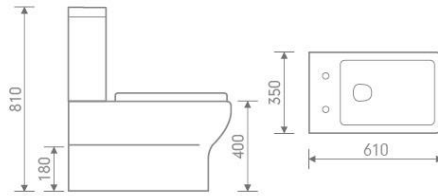

size: 630x350x830 mm P-trap, 180mm roughing-in

W125B&T125B

Fully back to wall toilet suite

CC Pan

size: 610x350x810 mm P-trap, 180mm roughing-in

B123L&P104

Basin and pedestal

size: 600x455x845 mm

B123M&P104

size: 555x430x845 mm

B123S&P104

size: 450x355x845 mm

W425&T125B

Comfort height

CC Pan

size: 630x350x895 mm P-trap, 180mm roughing-in