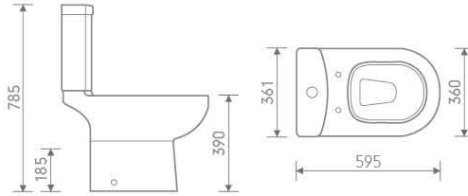

HLB147P

CC Pan

size: 595x360x785 mm

P-trap, 185mm roughing-in