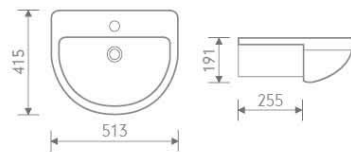

IW501+IC501

size: 630x360x770 mm

CC Pan

P-trap, 180mm roughing-in

IB501+IP501 Basin and pedestal

size: 550x460x840 mm

IW502

size: 550x360x440 mm

Back to wall pan

P-trap, 180mm roughing-in

IB502+IP502

Basin and semi pedestal

size: 500x460x480 mm

IB506+IP501

Corner basin and pedestal

size: 480x430x820 mm

IB503+IP501

Basin and pedestal

size: 450x360x820 mm

IB505

Semi-recessed basin

size: 513x415x191 mm

IB508+IP501

Basin and pedestal

size: 450x260x820 mm

IB507-2

Semi-recessed basin

size: 360x260x200 mm

Furniture Pack 1

Furniture Pack 2

Furniture Pack 3

Furniture Pack 4