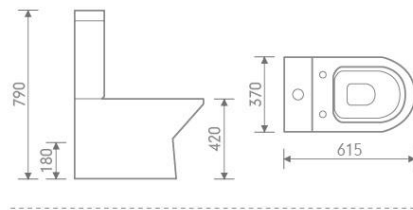

Basin and pedestal

size: 018BB-555x480x880 mm

018BRS+018BRP

Basin and pedestal

size: 018BS-500x360x900 mm

Accessories

Colors:

Beech

HLC092

Basin and pedestal

size: 600x457x845 mm

HLB002P

size: 504x365x390 mm
P-trap, 180mm roughing-in

Wall hung toilet

HLC092-H

Basin and semi-pedestal

size: 600x457x544 mm

CE

New Rimless Collection- Eaton

AB1223

Fully back to wall

size: 615x370x790 mm P-trap, 180mm roughing-in

AB1223B

CC Pan

size: 615x370x790 mm P-trap, 180mm roughing-in

3240

Basin and pedestal

size: 560x440x820 mm

AB0493

Back to wall pan

size: 540x350x420 mm P-trap, 180mm roughing-in

AB0543