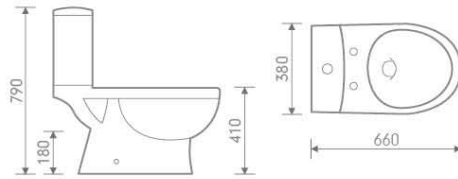

DL-2067

Back to wall pan

size: 487x370x390 mm

P-trap, 180mm roughing-in

DL-1229

Basin and pedestal

size: 602x438x830 mm

DL-1259

Basin and pedestal

size: 475x295x415 mm

Florence

IW-301

CC Pan

size: 660x380x790 mm

P-trap, 180mm roughing-in

IB301 + IP101

Basin and pedestal

size: 560x450x860 mm

IB302 + IP101

Basin and pedestal

size: 500x400x860 mm

IB301 + IP102

Basin and pedestal

size: 560x450x420 mm