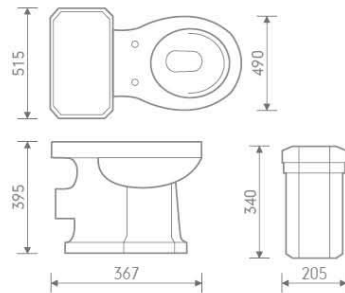

Wall hung pan

size: 550x370x370 mm P-trap, 180mm roughing-in

IB301/IP101

Basin and pedestal

size: 560x450x860 mm

IB302/IP102

Basin and semi-pedestal

size: 500x400x420 mm

P-trap, 180mm roughing-in

018HP+018HC High level cistern pan

toilet size: 490x367x395 mm
cistern size: 515x205x340 mm

P-trap, 180mm roughing-in

018BB / 018BS+018BRP

Basin and pedestal

sizes: 018BB-555x480x880 mm
018BS-500x310x900 mm

size: 670x375x755 mm

CC Pan

P-trap, 180mm roughing-in

018HP+018HC High level cistern pan

toilet size: 490x367x395 mm

cistern size: 515x205x340 mm

P-trap, 180mm roughing-in

018BRB+018BRP

Basin and pedestal

size: 018BB-555x480x880 mm

018BRS+018BRP

Basin and pedestal

size: 018BS-500x360x900 mm

Accessories

Colors:

Beech