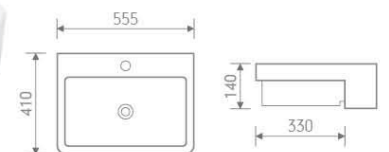

Wall hung pan

size: 550x370x370 mm P-trap, 180mm roughing-in

IB301/IP101

Basin and pedestal

size: 560x450x860 mm

IB302/IP102

Basin and semi-pedestal

size: 500x400x420 mm

sizes: 560x450x855 mm / 500x400x855 mm

IB101/IP102

Basin and semi pedestal

sizes: 560x450x415 mm / 500x400x400 mm

S-9946-320 / 420 / 560

Wall-hung basin

sizes: 320x260x120 mm / 420x380x120 mm / 560x380x150 mm

CB116

Semi-recessed basin

size: 555x410x140 mm

can be matched with connection pipe which be putted in cover CP01

Nature

2140

CC Pan

size: 700x380x790 mm

P-trap, 180mm roughing-in

3240

Basin and pedestal

size: 560x440x820 mm

Nano

HLB147P

CC Pan

size: 595x360x785 mm