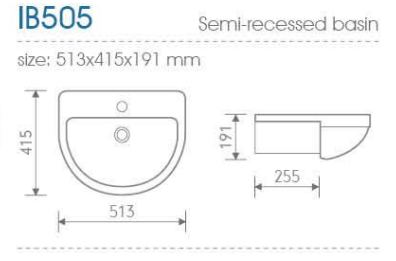

Wall hung pan

size: 550x370x370 mm P-trap, 180mm roughing-in

IB301/IP101

Basin and pedestal

size: 560x450x860 mm

IB302/IP102

Basin and semi-pedestal

size: 500x400x420 mm

IW501+IC501

size: 630x360x770 mm

CC Pan

P-trap, 180mm roughing-in

IB501+IP501 Basin and pedestal

size: 550x460x840 mm

IW502

size: 550x360x440 mm

IB503+IP501

Basin and pedestal

size: 450x360x820 mm

IB505

Semi-recessed basin

size: 513x415x191 mm

IB508+IP501

Basin and pedestal

size: 450x260x820 mm

IB507-2

Semi-recessed basin

size: 360x260x200 mm

Furniture Pack 1

Furniture Pack 2

Furniture Pack 3

Furniture Pack 4