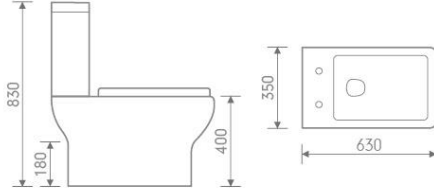

W125&T125

CC Pan

size: 630x350x830 mm P-trap, 180mm roughing-in