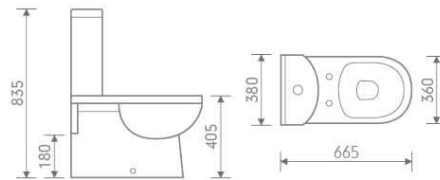

HLB080B

size: 665x380x835 mm

CC Pan

P-trap, 180mm roughing-in