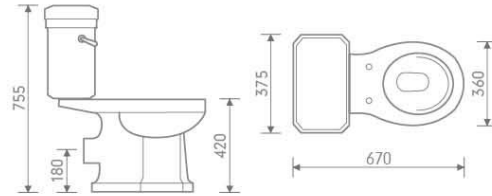

Wall hung pan

size: 550x370x370 mm P-trap, 180mm roughing-in

IB301/IP101

Basin and pedestal

size: 560x450x860 mm

IB302/IP102

Basin and semi-pedestal

size: 500x400x420 mm

G-5382

Bidet

size: 585x355x400 mm

G-5382WH

Wall hung bidet

size: 575x365x350 mm

K-9382

Wall hung basin

size: 525x435x380 mm

C-9382AS

Basin and semi pedestal

size: 560x480x445 mm

Savoy01

018P+018C

size: 670x375x755 mm

CC Pan

P-trap, 180mm roughing-in

018HP+018HC High level cistern pan

toilet size: 490x367x395 mm
cistern size: 515x205x340 mm

P-trap, 180mm roughing-in

018BB / 018BS+018BRP

Basin and pedestal

sizes: 018BB-555x480x880 mm
018BS-500x310x900 mm