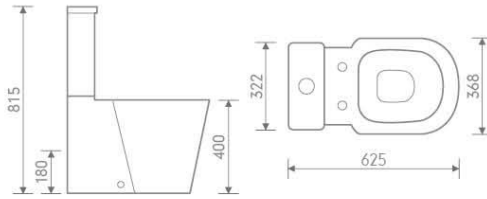

152B

size: 625x368x815 mm

CC Pan

P-trap, 180mm roughing-in