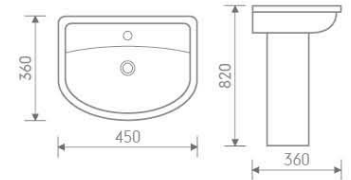

Wall hung pan

size: 550x370x370 mm P-trap, 180mm roughing-in

IB301/IP101

Basin and pedestal

size: 560x450x860 mm

IB302/IP102

Basin and semi-pedestal

size: 500x400x420 mm

IW501+IC501

size: 630x360x770 mm

CC Pan

P-trap, 180mm roughing-in

IB501+IP501 Basin and pedestal

size: 550x460x840 mm

IW502

size: 550x360x440 mm

Back to wall pan

P-trap, 180mm roughing-in

IB502+IP502

Basin and semi pedestal

size: 500x460x480 mm

IB506+IP501

Corner basin and pedestal

size: 480x430x820 mm

IB503+IP501

Basin and pedestal

size: 450x360x820 mm

IB505

Semi-recessed basin

size: 513x415x191 mm

IB508+IP501

Basin and pedestal