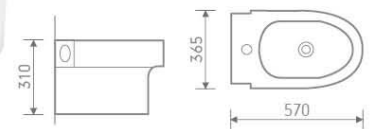

Wall hung pan

size: 550x370x370 mm P-trap, 180mm roughing-in

IB301/IP101

Basin and pedestal

size: 560x450x860 mm

IB302/IP102

Basin and semi-pedestal

size: 500x400x420 mm

665x430x185 mm

B-2391A

size: 705x365x825 mm

CC Pan
P-trap, 180mm roughing-in

C-9391B

size: 565x450x800 mm

Basin and pedestal

B-2391B

size: 590x365x410 mm
P-trap, 180mm roughing-in

Back to wall pan

B-2391

size: 565x360x350 mm
P-trap, 150mm roughing-in

Wall hung toilet

G-5391

size: 640x370x405 mm

Bidet

G-5391WH

size: 570x365x310 mm

Wall hung bidet

K-9391

size: 530x445x390 mm

Wall hung basin

D-9391

size: 560x450x180 mm