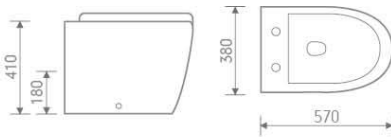

IB503+IP501

Basin and pedestal

size: 450x360x820 mm

IB505

Semi-recessed basin

size: 513x415x191 mm

IB508+IP501

Basin and pedestal

size: 450x260x820 mm

IB507-2

Semi-recessed basin

size: 360x260x200 mm

Furniture Pack 1

Furniture Pack 2

Furniture Pack 3

Furniture Pack 4

W223

Back to wall pan

size: 560x340x405 mm P-trap, 180mm roughing-in

CB2149

Sr basin

size: 555x395x200 mm

Furniture Pack 5

B-2375B

Back to wall pan

size: 570x380x410 mm P-trap, 180mm roughing-in

CB819

Semi-recessed basin

size: 450x305x155 mm

CB021

Semi-recessed basin

size: 435x435x180 mm