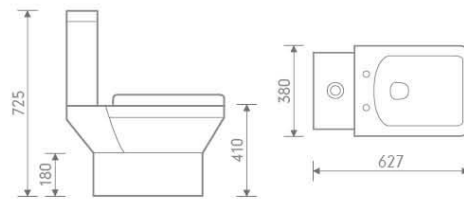

B123M&P104

size: 555x430x845 mm

B123S&P104

size: 450x355x845 mm

W425&T125B

Comfort height

CC Pan

size: 630x350x895 mm P-trap, 180mm roughing-in

B125&P125

Basin and pedestal

size: 545x435x860 mm

W225

Back to wall pan

size: 550x350x400 mm P-trap, 180mm roughing-in

W323

Wall hung toilet

size: 500x345x345 mm P-trap, 180mm roughing-in

B204

Semi-recessed basin

size: 560x410x205 mm

Bologna

DL-2062

CC Pan

size: 627x380x725 mm

P-trap, 180mm roughing-in

DL-1228

Basin and pedestal

size: 560x440x860 mm

DL-2012

CC Pan

size: 627x363x767 mm

P-trap, 180mm roughing-in