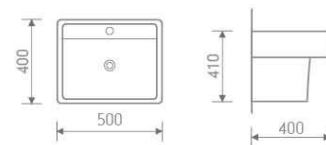

size: 650x375x860 mm

P-trap, 180mm roughing-in

IB201+IP201

Basin and pedestal

size: 550x430x840 mm

IB202+IP201

Basin and pedestal

size: 500x400x840 mm

IB201+IP202

Basin and pedestal

size: 550x430x410 mm

IB202+IP202

Basin and pedestal

size: 500x400x410 mm

can be matched with connection pipe which be putted in cover CP01

Special Series