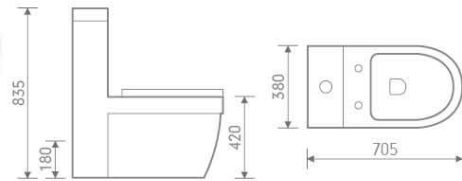

Wall hung pan

size: 550x370x370 mm P-trap, 180mm roughing-in

IB301/IP101

Basin and pedestal

size: 560x450x860 mm

IB302/IP102

Basin and semi-pedestal

size: 500x400x420 mm

665x430x185 mm

B-2391A

size: 705x365x825 mm

CC Pan
P-trap, 180mm roughing-in

C-9391B

size: 565x450x800 mm

Basin and pedestal

B-2391B

G-5391WH

size: 570x365x310 mm

Wall hung bidet

K-9391

size: 530x445x390 mm

Wall hung basin

D-9391

size: 560x450x180 mm

Art basin

B-2382A

CC Pan

size: 705x380x835 mm

P-trap, 180mm roughing-in

C-9382BS

Basin and pedestal

size: 560x480x890 mm