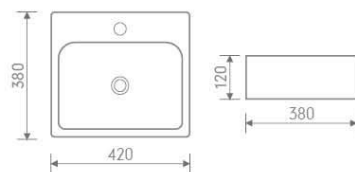

Wall hung pan

size: 550x370x370 mm P-trap, 180mm roughing-in

IB301/IP101

Basin and pedestal

size: 560x450x860 mm

IB302/IP102

Basin and semi-pedestal

size: 500x400x420 mm

sizes: 560x450x855 mm / 500x400x855 mm

IB101/IP102

Basin and semi pedestal

sizes: 560x450x415 mm / 500x400x400 mm

S-9946-320 / 420 / 560

Wall-hung basin

sizes: 320x260x120 mm / 420x380x120 mm / 560x380x150 mm

CB116

Semi-recessed basin

size: 555x410x140 mm

can be matched with connection pipe which be putted in cover CP01

Nature

2140

CC Pan

size: 700x380x790 mm

P-trap, 180mm roughing-in

3240

Basin and pedestal

size: 560x440x820 mm

Nano

HLB147P

CC Pan

size: 595x360x785 mm