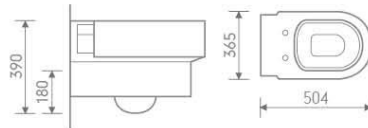

Back to wall pan

P-trap, 180mm roughing-in

IB502+IP502

Basin and semi pedestal

size: 500x460x480 mm

IB506+IP501

Corner basin and pedestal

size: 480x430x820 mm

CC Pan

P-trap, 180mm roughing-in

HLC051

Basin and pedestal

size: 660x515x896 mm

HLB107BTW

size: 590x360x400 mm
P-trap, 180mm roughing-in

Back to wall pan

HLC092

Basin and pedestal

size: 600x457x845 mm

HLB002P

size: 504x365x390 mm
P-trap, 180mm roughing-in

Wall hung toilet

HLC092-H

Basin and semi-pedestal