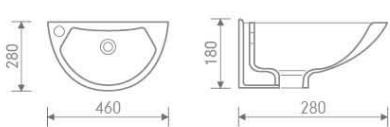

WB006

Hand wash basin

size: 460x280x180 mm