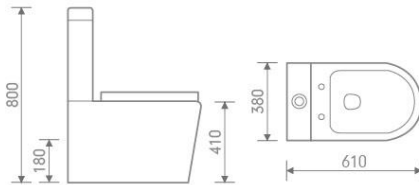

Basin and pedestal

size: 560x450x860 mm

IB302 + IP101

Basin and pedestal

size: 500x400x860 mm

IB301 + IP102

Basin and pedestal

size: 560x450x420 mm

IB302 + IP102

Basin and pedestal

size: 500x400x420 mm

New Rimless Collection- Brighton

AB1353

Fully back to wall

size: 605x370x790 mm P-trap, 180mm roughing-in

3240

Basin and pedestal

size: 560x440x820 mm

New Rimless Collection- Luton

AB1363

Fully back to wall

size: 610x380x800 mm P-trap, 180mm roughing-in

AB-2221

Basin and pedestal

size: 550x420x850 mm