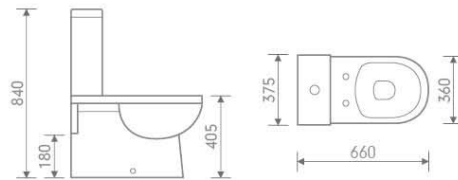

Back to wall pan

P-trap, 180mm roughing-in

IB502+IP502

Basin and semi pedestal

size: 500x460x480 mm

IB506+IP501

Corner basin and pedestal

size: 480x430x820 mm

Basin and pedestal

size: 660x515x896 mm

HLB107BTW

size: 590x360x400 mm
P-trap, 180mm roughing-in

Back to wall pan

HLC092

Basin and pedestal

size: 600x457x845 mm

HLB002P

size: 504x365x390 mm
P-trap, 180mm roughing-in

Wall hung toilet

HLC092-H

Basin and semi-pedestal

size: 600x457x544 mm

Mahatten

HLB080A

size: 660x375x840 mm

CC Pan

P-trap, 180mm roughing-in

HLC119

Basin and pedestal

size: 495x405x850 mm

HLB080B

size: 665x380x835 mm