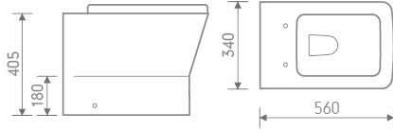

Back to wall pan

size: 560x340x405 mm P-trap, 180mm roughing-in