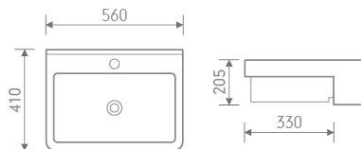

B123M&P104

size: 555x430x845 mm

B123S&P104

size: 450x355x845 mm

W425&T125B

Comfort height

CC Pan

size: 630x350x895 mm P-trap, 180mm roughing-in

B125&P125

Basin and pedestal

size: 545x435x860 mm

W225

Back to wall pan

size: 550x350x400 mm P-trap, 180mm roughing-in

W323

Wall hung toilet

size: 500x345x345 mm P-trap, 180mm roughing-in

B204

Semi-recessed basin

size: 560x410x205 mm

Bologna

DL-2062

CC Pan

size: 627x380x725 mm