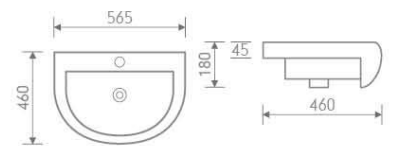

W232

Back to wall pan
 size: 540x365x420 mm P-trap, 180mm roughing-in

W251

Box rim Back to wall pan
 size: 560x365x405 mm P-trap, 180mm roughing-in

B203-2

Semi-recessed basin
 size: 565x460x180 mm

I - 02BTW

Back to wall pan
 size: 520x380x420 mm P-trap, 180mm roughing-in

I - 05T

Wall hung pan
 size: 530x335x375 mm P-trap, 180mm roughing-in

W101&T101

CC Pan

size: 660x360x825 mm

P-trap, 180mm roughing-in

B101/ P101