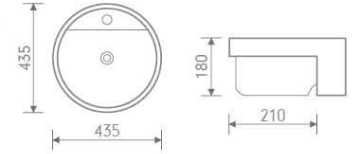

Wall hung pan

size: 550x370x370 mm P-trap, 180mm roughing-in

IB301/IP101

Basin and pedestal

size: 560x450x860 mm

IB302/IP102

Basin and semi-pedestal

size: 500x400x420 mm

IB503+IP501

Basin and pedestal

size: 450x360x820 mm

IB505

Semi-recessed basin

size: 513x415x191 mm

IB508+IP501

Basin and pedestal

Semi-recessed basin

size: 520x430x160 mm

Furniture Pack7

B-2376

Wall hung pan

size: 550x370x370 mm P-trap,180mm roughing-in

CB021

Semi-recessed basin

size: 435x435x180 mm

CB129

Semi-recessed basin

size: 520x430x160 mm

Furniture Pack8

B-2370B

Back to wall pan

size: 575x350x405 mm P-trap,180mm roughing-in