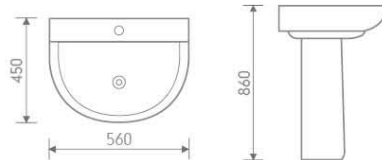

DL-2067

Back to wall pan

size: 487x370x390 mm

P-trap, 180mm roughing-in

DL-1229

Basin and pedestal

size: 602x438x830 mm

DL-1259

Basin and pedestal

size: 475x295x415 mm

Florence

IW-301

CC Pan

size: 660x380x790 mm

P-trap, 180mm roughing-in

IB301 + IP101

Basin and pedestal

size: 560x450x860 mm

IB302 + IP101

Basin and pedestal

size: 500x400x860 mm

IB301 + IP102

Basin and pedestal

size: 560x450x420 mm